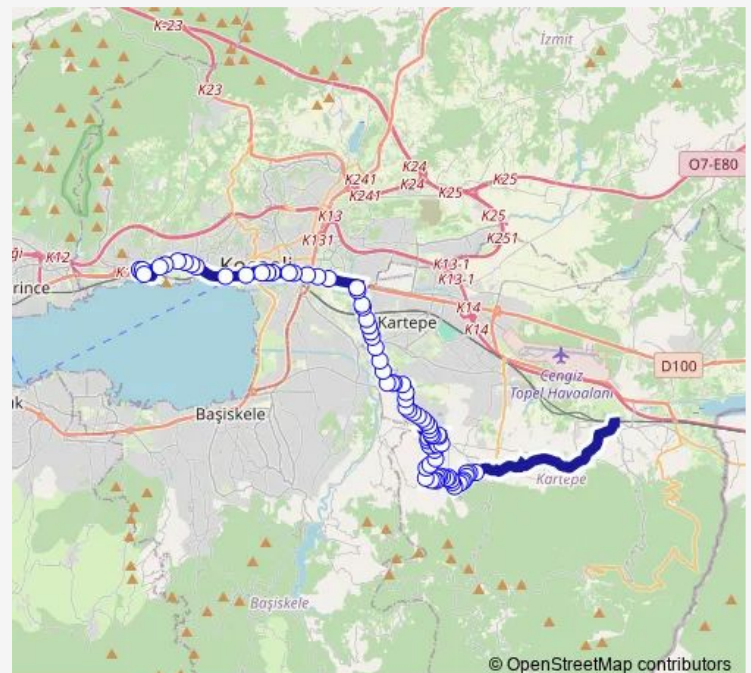

KOLAYLI CADDESİ 6

KOLAYLI CADDESİ 4

Route schedule

ARSLANBEY DEĞİRMEN — Garaj Depolama Alanı

Monday	06:45-21:00
Tuesday	06:45-21:00
Wednesday	06:45-21:00
Thursday	06:45-21:00
Friday	06:45-21:00
Saturday	06:45-21:00
Sunday	07:30-21:00

Route info

Direction: ARSLANBEY DEĞİRMEN

Stops: 82

Trip Duration: 0 hour 47 min

204 — Derbent-Suadiye-Arslanbey -Ataşehir-Rahmiye-Izmit

BusMaps

KOLAYLI CADDESİ 2

Firat