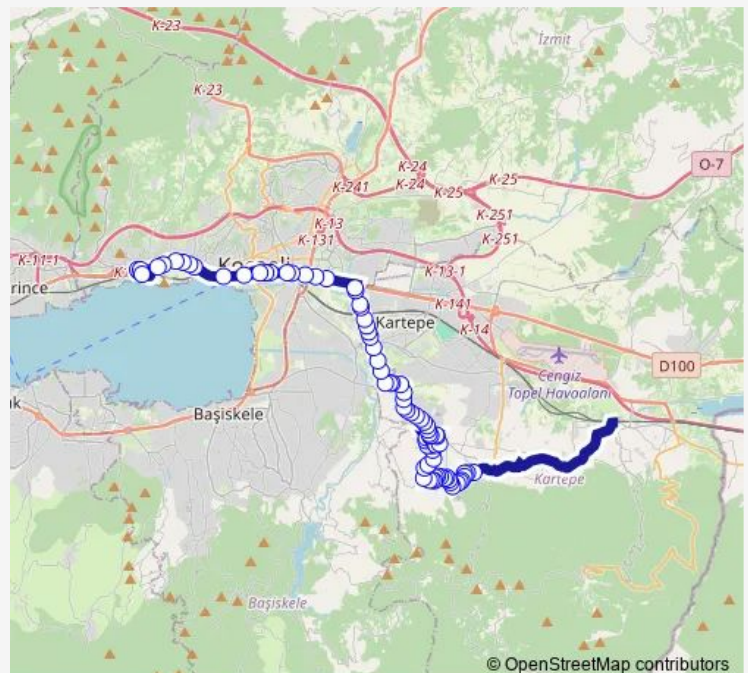

Route schedule

Arslanbey Değirmen — Garaj Depolama Alanı

Monday	06:45-21:00
Tuesday	06:45-21:00
Wednesday	06:45-21:00
Thursday	06:45-21:00
Friday	06:45-21:00
Saturday	06:45-21:00
Sunday	07:30-21:00

Route info

Direction: Arslanbey Değirmen

Stops: 82

Trip Duration: 0 hour 47 min

Kolayli Caddesi 2

Firat

Atakent 5/1

Atakent 4

Atakent 3/1