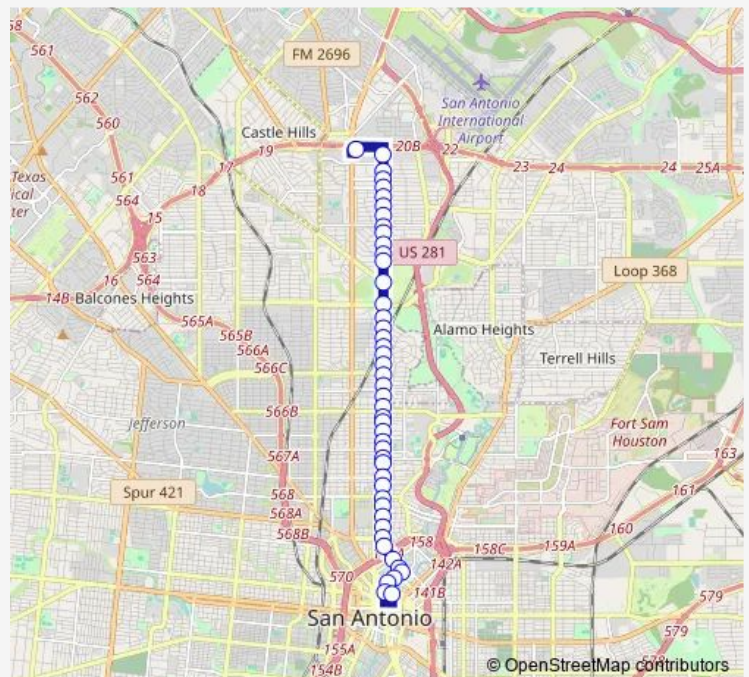

Mccullough Opposite Wildwood

Mccullough & Joy

Mccullough & Horace

Route schedule

North Star Transit Center — Navarro & Martin

Monday 23:00-00:55⁺¹

Tuesday 23:00-00:55⁺¹

Wednesday 23:00-00:55⁺¹

Thursday 23:00-00:55⁺¹

Friday 23:00-00:55⁺¹

Saturday 23:00-00:55⁺¹

Sunday 23:00-00:55⁺¹

Route info

Direction: North Star Transit Center

Stops: 47

Trip Duration: 0 hour 23 min

SAN Pedro IN Front OF S.A.C.

SAN Pedro & Ashby

SAN Pedro & Russell

SAN Pedro & Woodlawn

SAN Pedro & Magnolia

SAN Pedro Between Huisache & Mulb

SAN Pedro & Summit

SAN Pedro & Gramercy

Route info

Direction: Navarro & Martin

Stops: 43

Trip Duration: 0 hour 22 min

SAN Pedro & Wildwood

SAN Pedro & Mandalay

SAN Pedro & Hermine

SAN Pedro & EL Monte