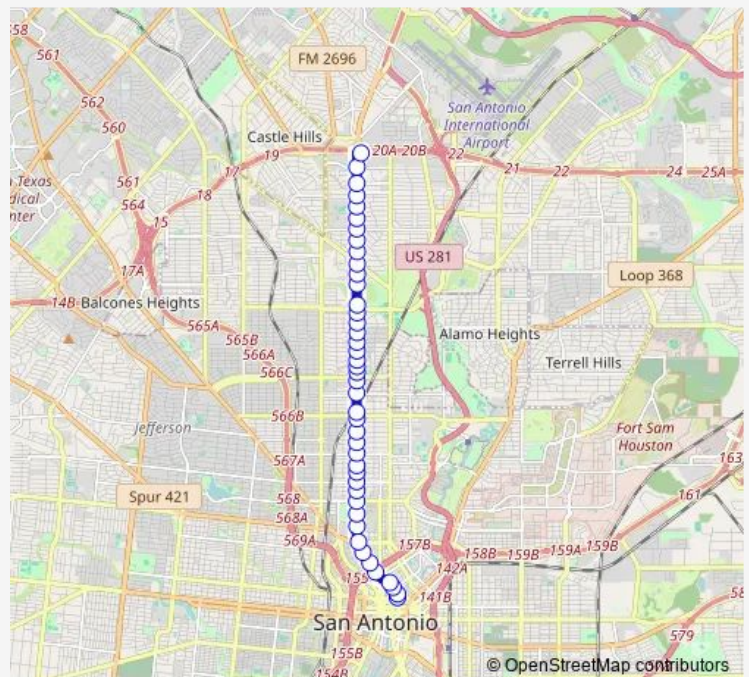

Mccullough Opposite Wildwood

Mccullough & Joy

Mccullough & Horace

Route schedule

NORTH STAR TRANSIT CENTER — Navarro & Martin

Monday 23:00-00:55⁺¹

Tuesday 23:00-00:55⁺¹

Wednesday 23:00-00:55⁺¹

Thursday 23:00-00:55⁺¹

Friday 23:00-00:55⁺¹

Saturday 23:00-00:55⁺¹

Sunday 23:00-00:55⁺¹

Route info

Direction: NORTH STAR TRANSIT CENTER

Stops: 47

Trip Duration: 0 hour 23 min

SAN Pedro IN Front OF S.A.C.

SAN Pedro & Ashby

SAN Pedro & Russell

SAN Pedro & Woodlawn

SAN Pedro & Magnolia

SAN Pedro Between Huisache & Mulb

SAN Pedro & Summit

SAN Pedro & Gramercy

Route info

Direction: Navarro & Martin

Stops: 43

Trip Duration: 0 hour 22 min

SAN Pedro & Wildwood

SAN Pedro & Mandalay

SAN Pedro & Hermine

SAN Pedro & EL Monte