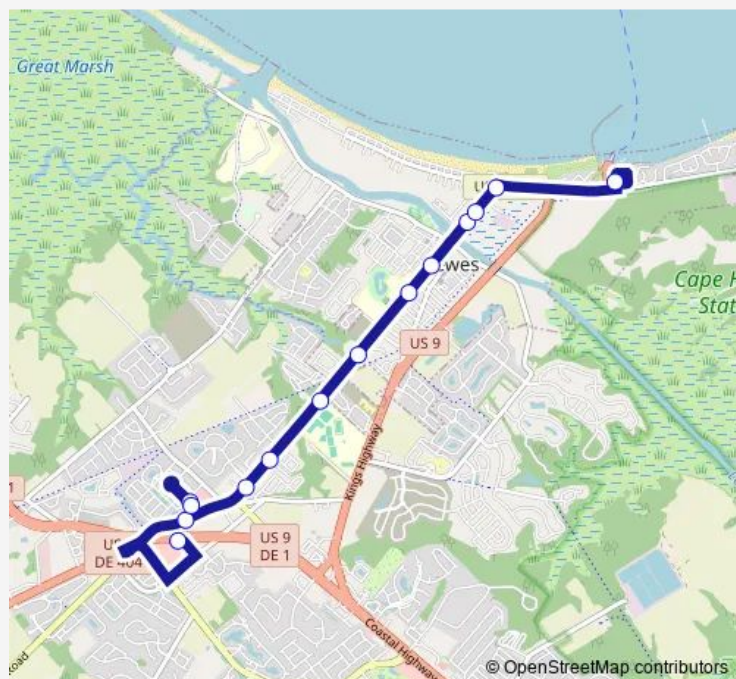

Savannah RD @ Smith Av

Savannah RD @ OP Daily Market

Savannah RD @ Henlopen Dr

Drba Ferry Terminal

Route schedule

Lewes Transit Center — Drba Ferry Terminal

Monday	06:10-21:50
Tuesday	06:10-21:50
Wednesday	06:10-21:50
Thursday	06:10-21:50
Friday	06:10-21:50
Saturday	06:10-21:50
Sunday	—

Route info

Direction: Lewes Transit Center

Stops: 14

Trip Duration: 0 hour 19 min

204 — Lewes TC / Lewes-Ferry

Direction

Drba Ferry Terminal — Lewes Transit Center

13 stops

[Open route schedule](#)

Drba Ferry Terminal

Henlopen DR @ Georgia AVE Wb

Henlopen DR & Dairy Queen

Savannah RD @ Daily Market

Market ST @ 2ND St

Savannah RD @ Beebe Hospital

Savannah RD @ Huling Cove

Monday	06:35-22:05
Tuesday	06:35-22:05
Wednesday	06:35-22:05
Thursday	06:35-22:05
Friday	06:35-22:05
Saturday	06:35-22:05
Sunday	—

Route info

Direction: Drba Ferry Terminal

Stops: 13

Trip Duration: 0 hour 18 min