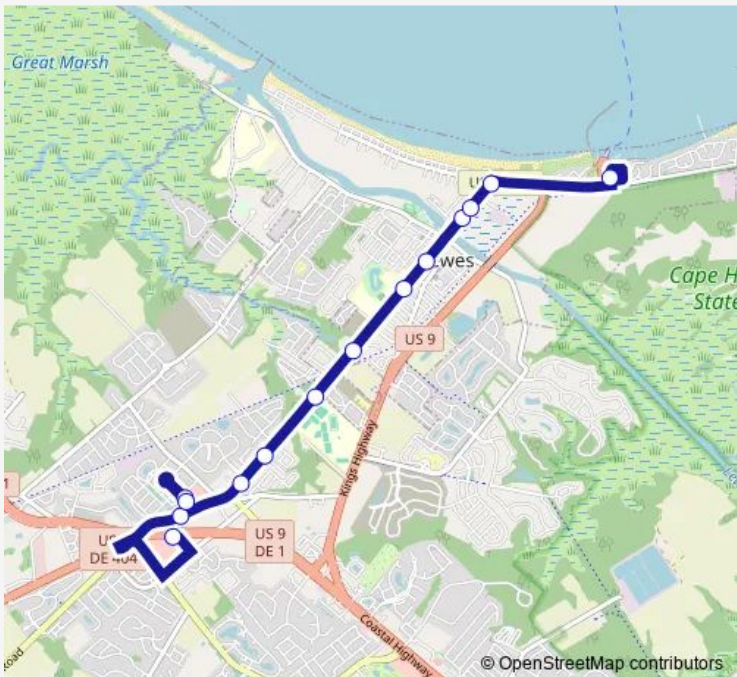

**Direction**  
 Lewes Transit Center — Drba Ferry Terminal  
 14 stops  
[Open route schedule](#)

- Lewes Transit Center
- US RT 9 & Arbys
- N Vill Main Blvd @ E Austin St
- N Vill Main Blvd @ W Austin St
- Savannah RD @ OP Bayview MED Ctr
- Savannah RD @ Quaker Rd
- Savannah RD @ Vikings Wy
- Savannah RD @ US Army Reserve
- Savannah RD @ Beebe Ave
- Savannah RD @ 3RD St
- Savannah RD @ Smith Av
- Savannah RD @ OP Daily Market
- Savannah RD @ Henlopen Dr
- Drba Ferry Terminal

Route schedule  
 Lewes Transit Center — Drba Ferry Terminal

Monday	06:10-21:50
Tuesday	06:10-21:50
Wednesday	06:10-21:50
Thursday	06:10-21:50
Friday	06:10-21:50
Saturday	06:10-21:50
Sunday	—

Route info  
 Direction: Lewes Transit Center  
 Stops: 14  
 Trip Duration: 0 hour 17 min

**Direction**

Drba Ferry Terminal — Lewes Transit Center

13 stops

[Open route schedule](#)

Drba Ferry Terminal

Henlopen DR @ Georgia AVE Wb

Henlopen DR &amp; Dairy Queen

Savannah RD @ Daily Market

## Route info

Direction: Drba Ferry Terminal

Stops: 13

Trip Duration: 0 hour 18 min

204 Bus time schedules and route maps are available in an offline PDF at busmaps.com. Use the busmaps.com website to see live bus times, train schedule or subway schedule, and step-by-step directions for all public transit in Lewes