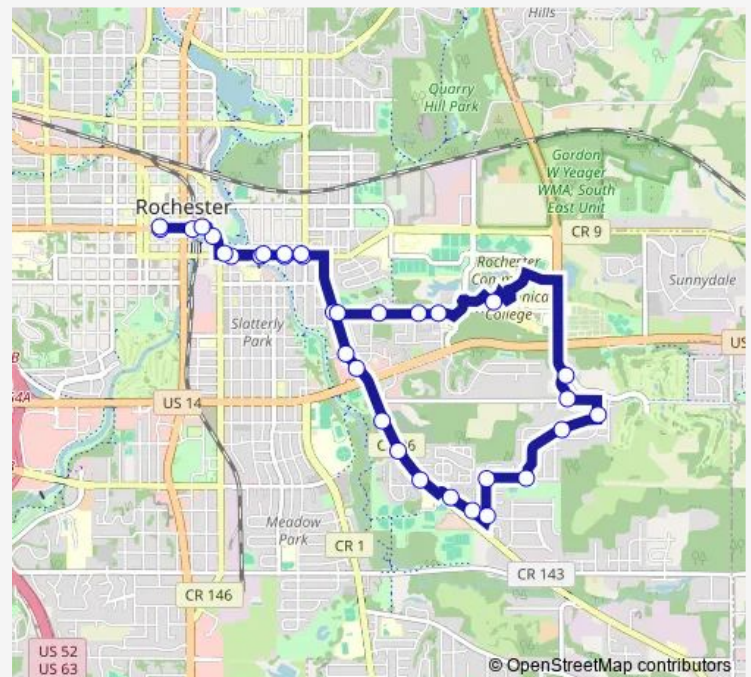

Direction

Downtown Transit CTR D — Downtown Transit CTR F

32 stops

[Open route schedule](#)

Downtown Transit CTR D

2 ST SE AND 1 AVE Se

3 AVE SE AND South OF 2 ST Se

4 ST SE AND 4 AVE Se

Eastwood RD AND Felty AVE Se

Route schedule

Downtown Transit CTR D — Downtown Transit CTR F

Monday	18:07
Tuesday	18:07
Wednesday	18:07
Thursday	18:07
Friday	18:07
Saturday	—
Sunday	—

Route info

Direction: Downtown Transit CTR D

Stops: 32

Trip Duration: 0 hour 34 min

Felty AVE AND TWN C Pkwy Se

Rctc PK AND Ride West Lot

8 1/2 ST SE AND 21 AVE Se

8 1/2 ST AND E VIL CIR Se

8 1/2 ST SE AND 16 AVE Se

8 1/2 ST SE AND 15 AVE Se

Route info

Direction: Downtown Transit CTR D

Stops: 32

Trip Duration: 0 hour 34 min

8 1/2 ST SE AND 16 AVE Se

8 1/2 ST SE AND 15 AVE Se

4 ST SE AND 11 AVE Se

4 ST SE AND 9 AVE Se