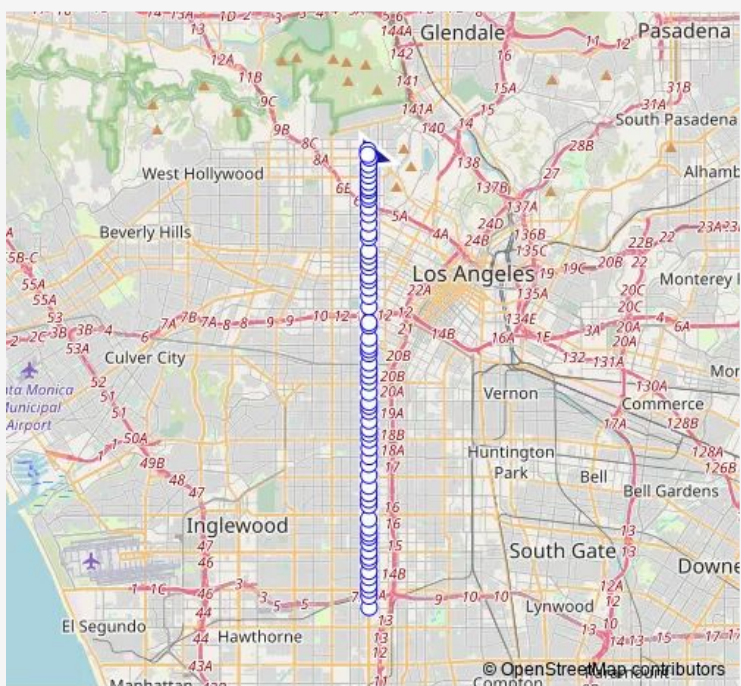

Bus 204 Metro Local Line

[Go to website](#)

Direction
 Vermont / 120th — Vermont / Hollywood - South
 65 stops
[Open route schedule](#)

- Vermont / 120th
- Vermont / Athens Station
- Vermont / Imperial
- Vermont / 112th
- Vermont / 110th
- Vermont / 108th
- Vermont / 104th
- Vermont / 103rd
- Vermont / Century
- Vermont / Colden
- Vermont / 94th
- Vermont / 92nd
- Vermont / 90th
- Vermont / 88th
- Vermont / 83rd
- Vermont / 81st
- Vermont / 79th
- Vermont / 76th
- Vermont / Florence
- Vermont / 66th
- Vermont / Gage

Route schedule
 Vermont / 120th — Vermont / Hollywood - South

Monday	03:09-02:39 ⁺¹
Tuesday	03:09-02:39 ⁺¹
Wednesday	03:09-02:39 ⁺¹
Thursday	03:09-02:39 ⁺¹
Friday	03:09-02:39 ⁺¹
Saturday	03:09-02:39 ⁺¹
Sunday	03:09-02:39 ⁺¹

Route info
 Direction: Vermont / 120th
 Stops: 65
 Trip Duration: 1 hour 22 min

204 — Metro Local Line **BusMaps**

Vermont / 60th

Vermont / Slauson

Vermont / 56th

Vermont / 54th

Vermont / 51st

Vermont / 48th

Vermont / 35th

Vermont / Jefferson

Vermont / 29th

Vermont / Adams

Vermont / 24th

Vermont / Washington

Vermont / Venice

Vermont / Pico