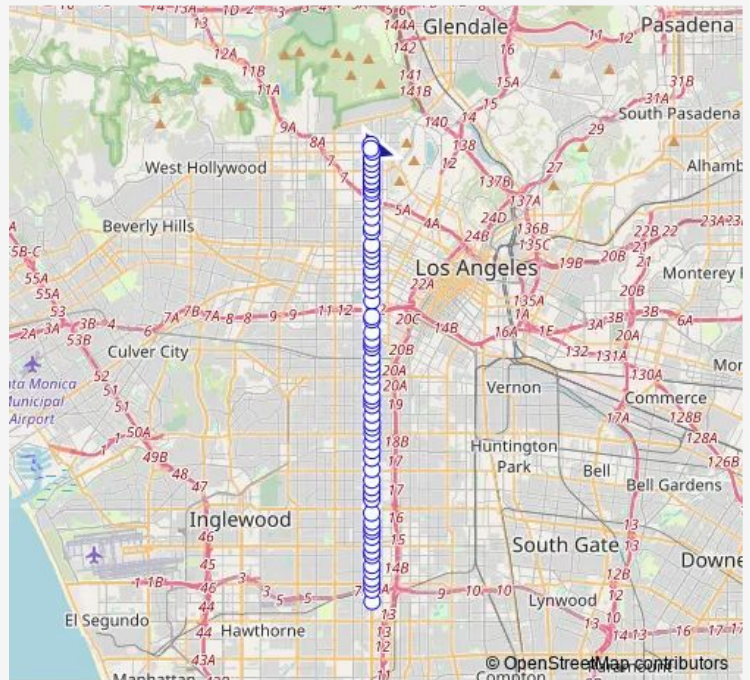

# Bus 204 Metro Local Line

[Go to website](#)

**Direction**  
 Vermont / Hollywood - South — Vermont / 120th  
 68 stops  
[Open route schedule](#)

- Vermont / Hollywood - South
- Vermont / Sunset
- Vermont / Fountain
- Vermont / Lexington
- Vermont / Santa Monica
- Vermont / Lockwood
- Vermont / Monroe
- Vermont / Melrose
- Vermont / Clinton
- Vermont / Rosewood
- Vermont / Beverly
- Vermont / 1st
- Vermont / 3rd
- Vermont / 4th
- Vermont / 6th
- Vermont / Wilshire
- Vermont / 7th
- Vermont / 8th
- Vermont / James M Wood
- Vermont / Olympic
- Vermont / 11th

**Route schedule**  
 Vermont / Hollywood - South — Vermont / 120th

Monday	03:21-02:51 <sup>+1</sup>
Tuesday	03:21-02:51 <sup>+1</sup>
Wednesday	03:21-02:51 <sup>+1</sup>
Thursday	03:21-02:51 <sup>+1</sup>
Friday	03:21-02:51 <sup>+1</sup>
Saturday	03:21-02:51 <sup>+1</sup>
Sunday	03:21-02:51 <sup>+1</sup>

**Route info**  
 Direction: Vermont / Hollywood - South  
 Stops: 68  
 Trip Duration: 1 hour 9 min

204 — Metro Local Line **BusMaps**

Vermont / Pico

Vermont / Venice

Vermont / Washington

Vermont / 24th

Vermont / Adams

## Route info

Direction: Vermont / 120th

Stops: 65

Trip Duration: 1 hour 3 min

Vermont / 51st

Vermont / 48th

Vermont / 46th

Vermont / Vernon