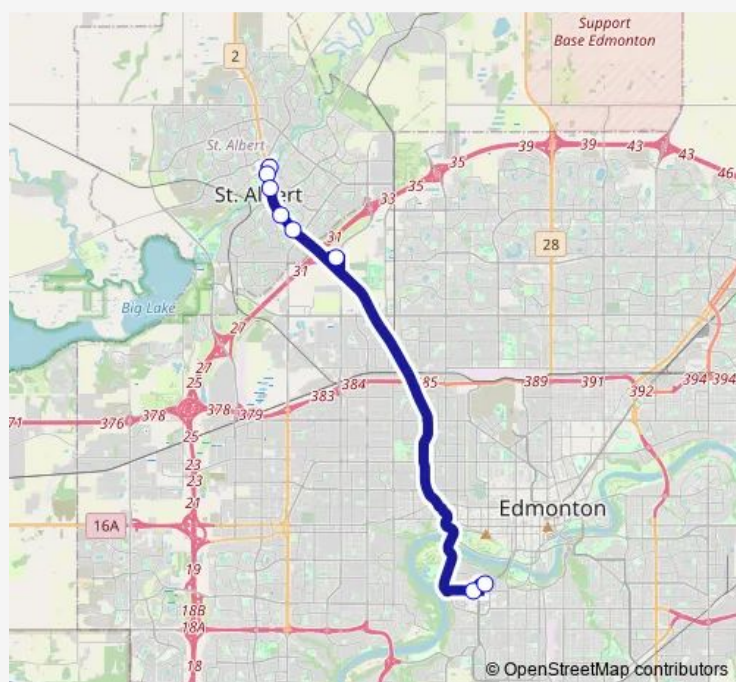

Bus 204 Uofa Express

[Go to website](#)

Direction

University Transit Centre Bay C — St. Albert Centre Exchange

10 stops

[Open route schedule](#)

University Transit Centre Bay C

112 Street & 86 Avenue

Route schedule

University Transit Centre Bay C — St. Albert Centre Exchange

Monday 12:48-18:13

Tuesday 12:48-18:13

Wednesday 12:48-18:13

Thursday 12:48-18:13

Friday 12:48-18:13

Saturday —

Sunday —

Route info

Direction: University Transit Centre Bay C

Stops: 10

Trip Duration: 0 hour 44 min

Direction

St. Albert Centre Exchange — University Transit Centre Bay C

8 stops

116 Street & 87 Avenue

University Transit Centre Bay C

Route schedule

St. Albert Centre Exchange — University Transit Centre Bay C

Monday 07:18-10:20

Tuesday 07:18-10:20

Wednesday 07:18-10:20

Thursday 07:18-10:20