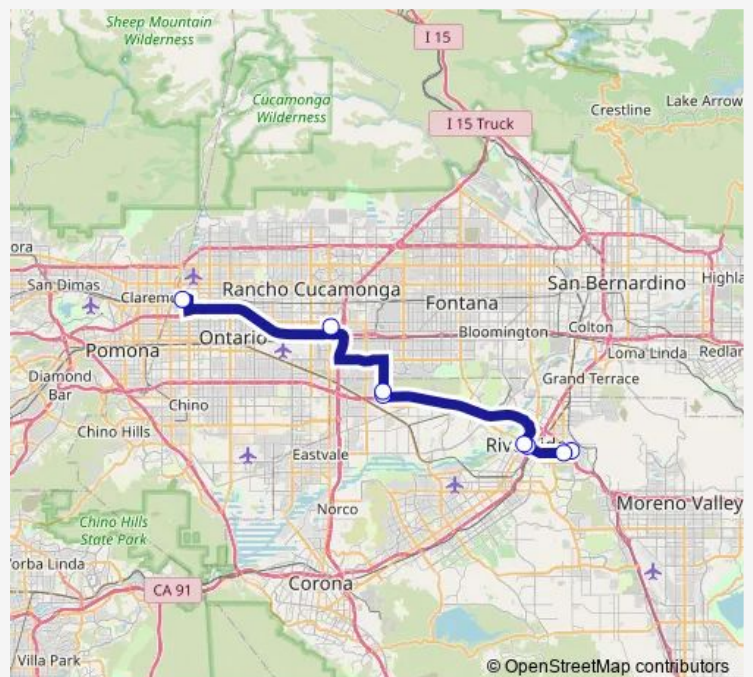

Bus 204 Riverside-Montclair Express

[Go to website](#)

Direction

UCR at Bannockburn Village — Richton 5091 at Montclair Transcenter

8 stops

[Open route schedule](#)

UCR at Bannockburn Village

University Ave. + University Village

University + Lemon

Market + University

Country Village + Granite Hill

Country Village Opp. Country Club

Mills Circle 1 Ontario Mills Mall

Richton 5091 at Montclair Transcenter

Route schedule

UCR at Bannockburn Village — Richton 5091 at Montclair Transcenter

Direction: UCR at Bannockburn Village

Stops: 8

Trip Duration: 1 hour 10 min

Direction

Richton 5091 at Montclair Transcenter — UCR at Bannockburn Village

8 stops

[Open route schedule](#)

Richton 5091 at Montclair Transcenter

Mills Circle 1 Ontario Mills Mall

Country Village + Country Club

Granite Hill at Park & Ride

University + Market

Lemon + University

Iowa + University

UCR at Bannockburn Village

Route schedule