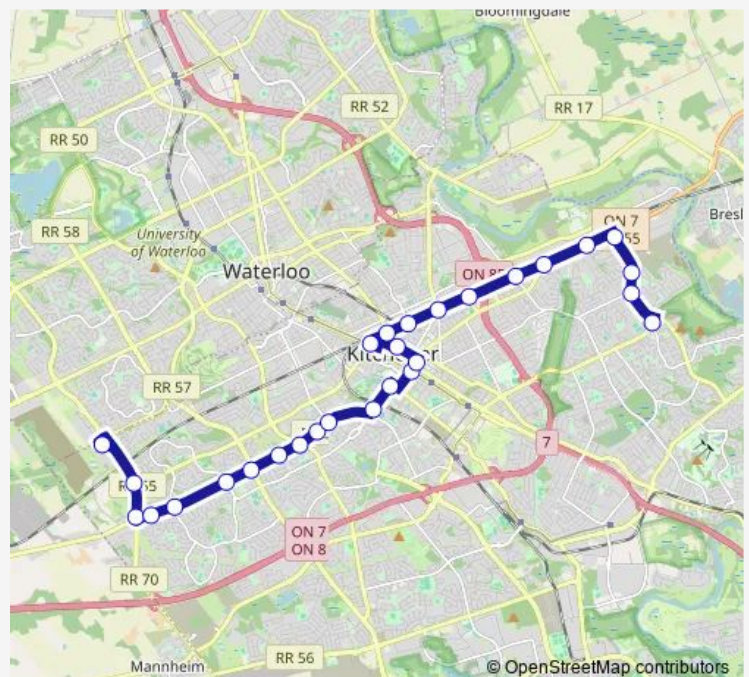

Victoria / Margaret

Victoria / Lancaster

Victoria / Edna

Route schedule

The Boardwalk Station — Ottawa / Lackner

Monday 05:45-23:45

Tuesday 05:45-23:45

Wednesday 05:45-23:45

Thursday 05:45-23:45

Friday 05:45-23:45

Saturday 06:15-23:45

Sunday 07:15-23:45

Route info

Direction: The Boardwalk Station

Stops: 28

Trip Duration: 0 hour 43 min

Direction

Ottawa / Lackner — The Boardwalk Station

28 stops

[Open route schedule](#)

Ottawa / Lackner

Lackner / Lorraine

Lackner / Keewatin

Victoria / Bingemans Centre Dr.

Tuesday 05:49-23:22

Wednesday 05:49-23:22

Thursday 05:49-23:22

Friday 05:49-23:24

Saturday 06:24-23:24

Sunday 07:24-23:24

Route info

Direction: Ottawa / Lackner