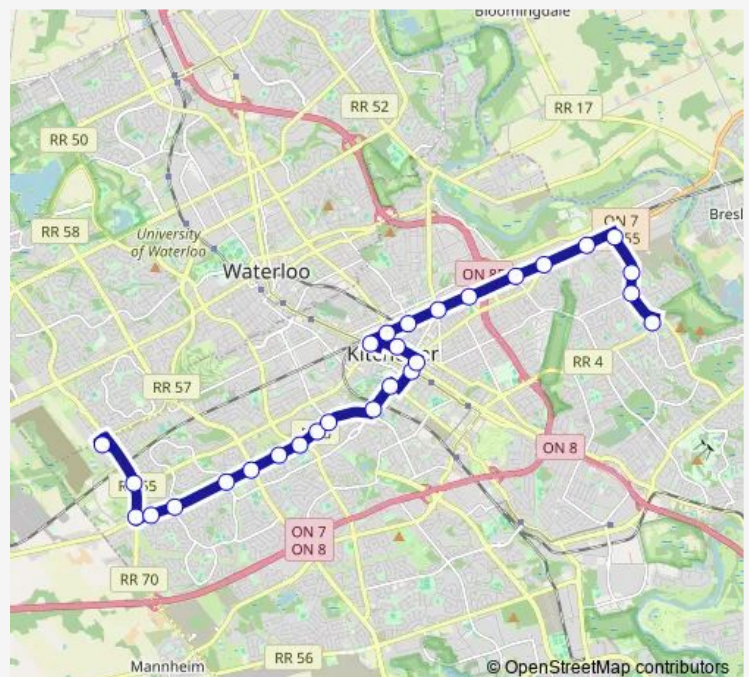

### Direction

The Boardwalk Station — Ottawa / Lackner

28 stops

[Open route schedule](#)

The Boardwalk Station

Ira Needles / Victoria

Ira Needles / Highland

Highland / Path To Burnaby

### Route schedule

The Boardwalk Station — Ottawa / Lackner

Monday 05:45-23:45

Tuesday 05:45-23:45

Wednesday 05:45-23:45

Thursday 05:45-23:45

Friday 05:45-23:45

Saturday 06:15-23:45

### Route info

Direction: The Boardwalk Station

Stops: 28

Trip Duration: 0 hour 41 min

■ 204 — express Highland-Victoria

BusMaps

Victoria / River

Victoria / Frederick

## Route info

Direction: Ottawa / Lackner

Stops: 28

Trip Duration: 0 hour 41 min

Ira Needles / Highland

Ira Needles / Victoria

The Boardwalk Station

204 Bus time schedules and route maps are available in an offline PDF at [busmaps.com](https://busmaps.com). Use the [busmaps.com](https://busmaps.com) website to see live bus times, train schedule or subway schedule, and step-by-step directions for all public transit in Kitchener