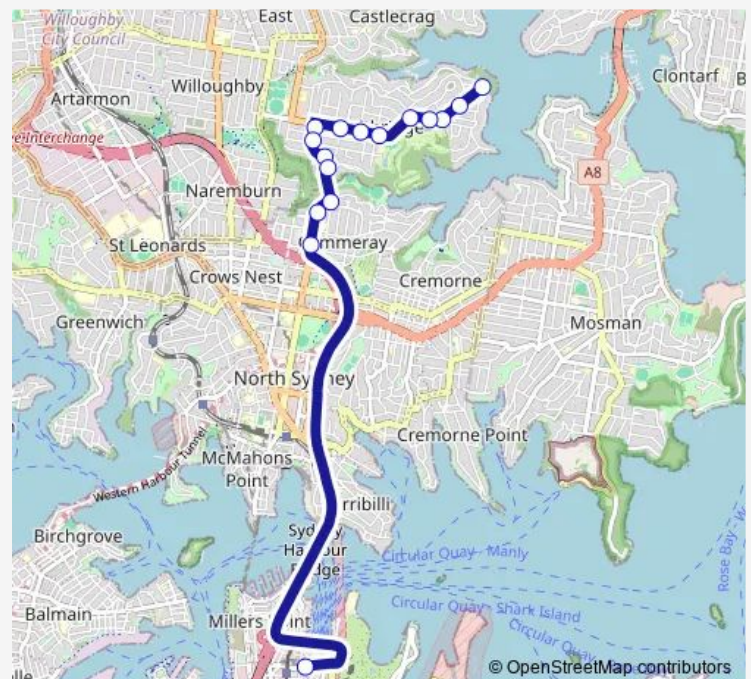

Strathallen Av At Baroona Rd

Strathallen Av At Marana Rd

Strathallen Av At Cliff Av

Miller St After The Boulevarde

Cammeray Public School, Miller St

Miller St Opp Abbott St

Bridge St At Gresham St

Route schedule

Clive Park, Sailors Bay Rd — Bridge St At Gresham St

Monday 07:12-08:48

Tuesday 07:12-08:48

Wednesday 07:12-08:48

Thursday 07:12-08:48

Friday 07:12-08:48

Saturday —

Sunday —

Route info

Direction: Clive Park, Sailors Bay Rd

Stops: 16

Trip Duration: 0 hour 23 min

Direction

Burns Philp Building, Bridge St — Sailors Bay Rd Opp Clive Park

16 stops

[Open route schedule](#)