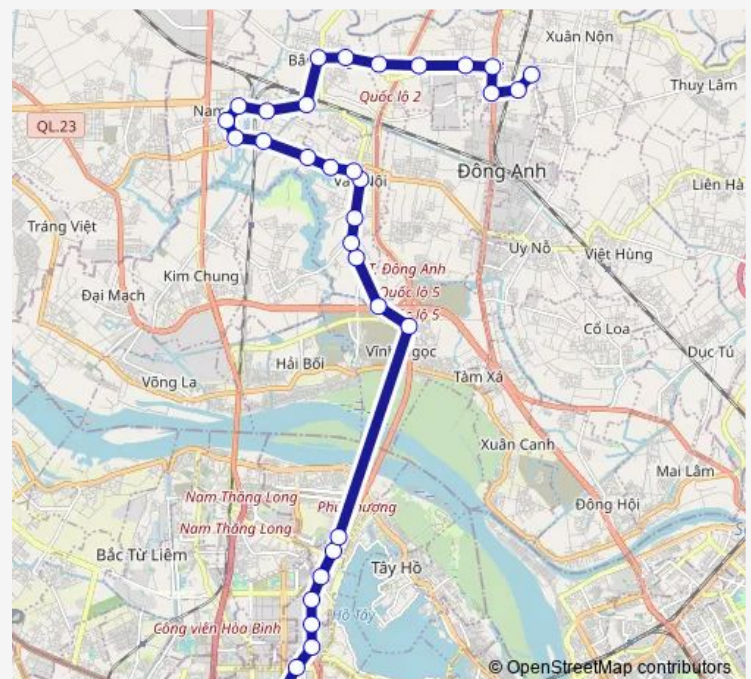

STOP_53A_2_S15

STOP_96_1_S20

STOP_96_1_S21

Route schedule

STOP_96_2_S32 — STOP_96_1_S32

Monday 09:30-19:40

Tuesday 09:30-19:40

Wednesday 09:30-19:40

Thursday 09:30-19:40

Friday 09:30-19:40

Saturday 09:30-19:40

Sunday 09:30-19:40

Route info

Direction: STOP_96_2_S32

Stops: 32

Trip Duration: 1 hour 1 min

Route_96_1

BusMaps

STOP_96_1_S22

STOP_96_1_S23

STOP_96_1_S24

STOP_96_1_S25

STOP_96_1_S26

STOP_96_1_S27