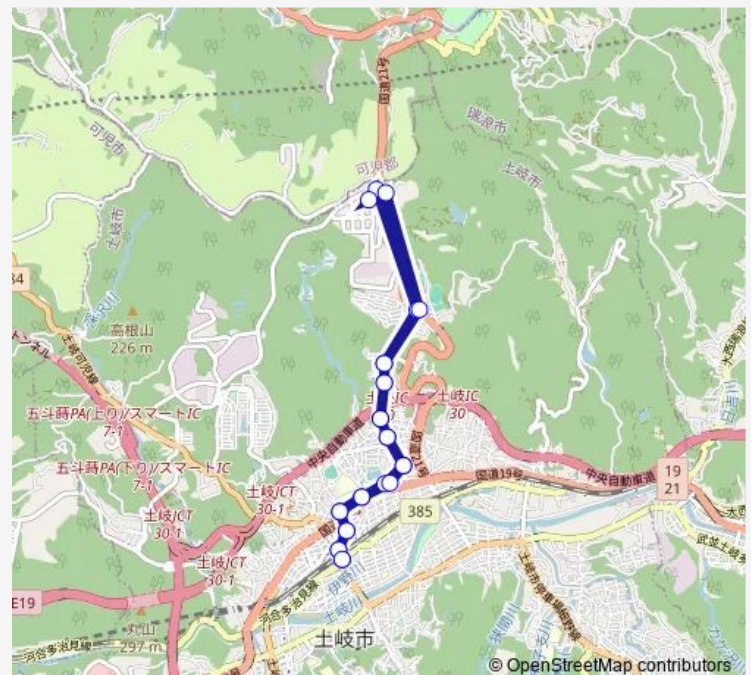

Saturday 09:42-17:43

Sunday 09:42-17:43

Route info

Direction: 土岐市駅前

Stops: 27

Trip Duration: 0 hour 37 min

泉公民館前

泉梅ノ木町

大坪公園

泉岩畑町 3

土岐市駅北

土岐市駅前

市民バス 3 美濃焼団地線 Bus time schedules and route maps are available in an offline PDF at busmaps.com. Use the busmaps.com website to see live bus times, train schedule or subway schedule, and step-by-step directions for all public transit in Toki