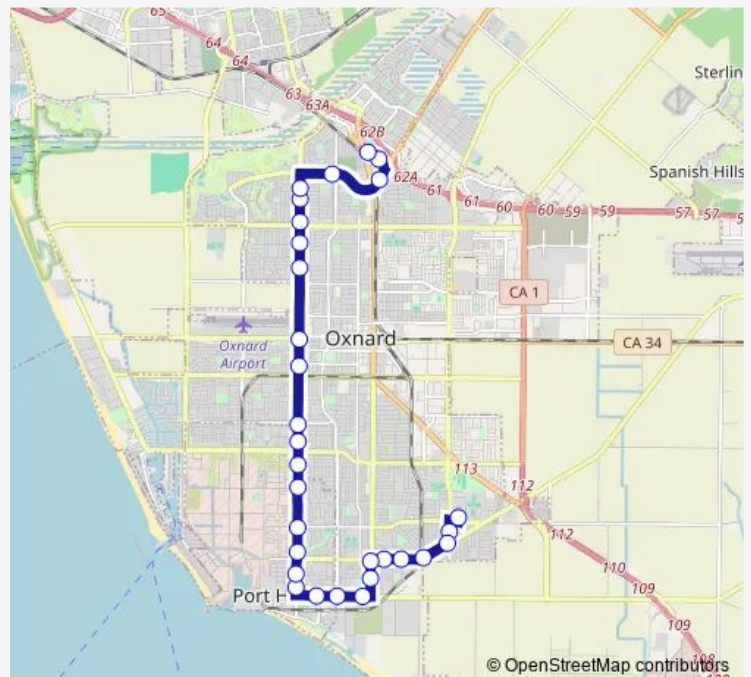

Ventura Rd & Spruce

Ventura & Channel Islands

Ventura & Hemlock

Ventura Rd & 9th

Ventura Rd & 5th (Northbound)

Route schedule

Oxnard College (LOT A) — Esplanade & Spur

Monday 06:50-19:55

Tuesday 06:50-19:55

Wednesday 06:50-19:55

Thursday 06:50-19:55

Friday 06:50-19:55

Saturday 07:20-18:25

Sunday 07:20-18:25

Route info

Direction: Oxnard College (LOT A)

Stops: 30

Trip Duration: 0 hour 42 min

Route 23

Ventura & Devonshire (Northbound)

Ventura & Ivywood (Northbound)

Ventura Rd & Gonzales

Ventura Rd & Fuchsia

Ventura Rd & Holly

Vineyard & H (Eastbound)

Vineyard & St. Mary's

Esplanade & Esplanade Shp Ctr

Esplanade & Spur

Direction

Esplanade & Spur (Southbound) — Oxnard College (LOT A)

29 stops

[Open route schedule](#)