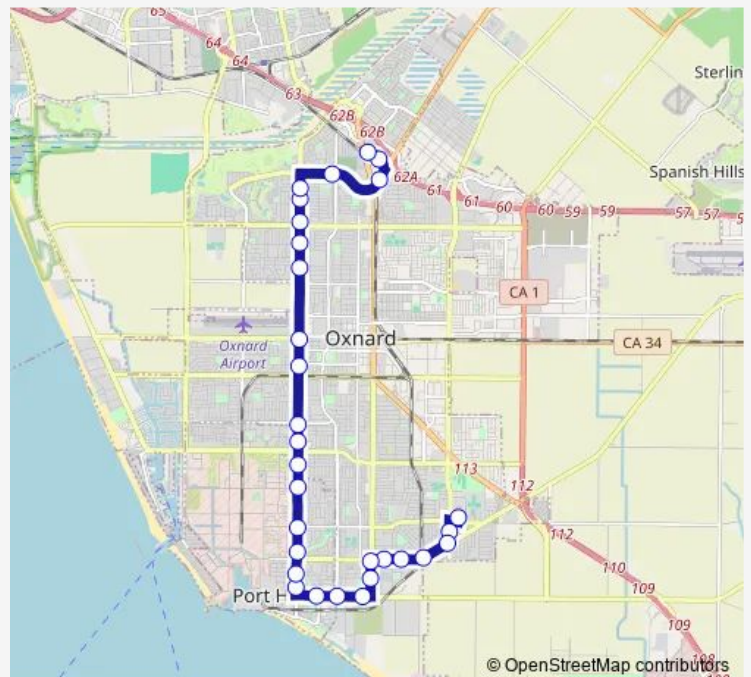

Ventura Rd & Spruce

Ventura & Channel Islands

Ventura & Hemlock

Ventura Rd & 9th

Ventura Rd & 5th (Northbound)

Route schedule

Oxnard College (LOT A) — Esplanade & Spur

Monday 06:50-19:55

Tuesday 06:50-19:55

Wednesday 06:50-19:55

Thursday 06:50-19:55

Friday 06:50-19:55

Saturday 07:20-18:25

Sunday 07:20-18:25

Route info

Direction: Oxnard College (LOT A)

Stops: 30

Trip Duration: 0 hour 44 min

Route 23

Ventura & Devonshire (Northbound)

Ventura & Ivywood (Northbound)

Ventura Rd & Gonzales

Ventura Rd & Fuchsia

Ventura Rd & Holly

Vineyard & H (Eastbound)

Vineyard & St. Mary's

Esplanade & Esplanade Shp Ctr

Esplanade & Spur

Direction

Esplanade & Spur (Southbound) — Oxnard College (LOT A)

29 stops

[Open route schedule](#)