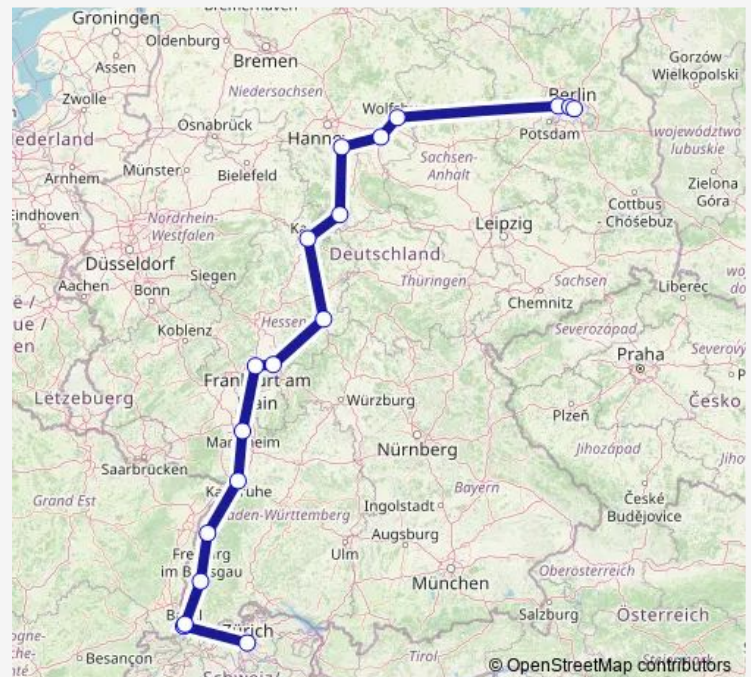

Offenburg

Karlsruhe Hbf

Mannheim Hbf

Frankfurt(Main)Hbf

Hanau Hbf

Fulda

Kassel-Wilhelmshöhe

Göttingen

Hildesheim Hbf

Braunschweig Hbf

Wolfsburg Hbf

Berlin-Spandau

Berlin Hbf (tief)

Berlin Ostbahnhof

### Route schedule

Zürich Hb — Berlin Ostbahnhof

Monday	17:00
Tuesday	17:00
Wednesday	17:00
Thursday	—
Friday	—
Saturday	—
Sunday	17:00

### Route info

Direction: Zürich Hb

Stops: 18

Trip Duration: 9 hour 11 min

ICE 292

ICE 292 Rail time schedules and route maps are available in an offline PDF at [busmaps.com](https://busmaps.com). Use the [busmaps.com](https://busmaps.com) website to see live bus times, train schedule or subway schedule, and step-by-step directions for all public transit in Berlin