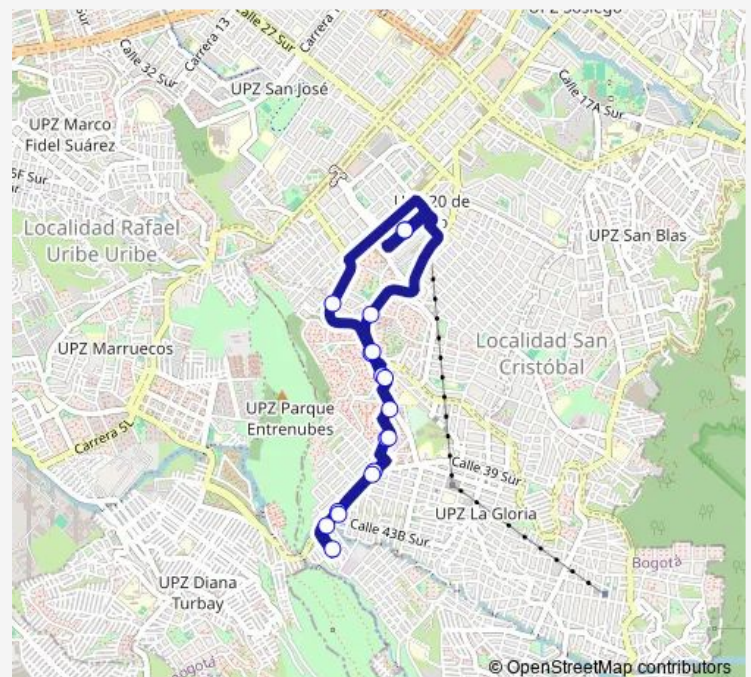

Kr 1A X CI 41 S

Kr 1B X CI 38 - 20 S

Kr 2A X CI 37b

CI 37A S X Kr 2C - 10

AV. V/cio - KR 1b

Kr 3B X CI 36 BIS S

Portal 20 de Julio

Route schedule

Portal 20 de Julio — Portal 20 de Julio

Monday	03:40-00:20 ⁺¹
Tuesday	03:40-00:20 ⁺¹
Wednesday	03:40-00:20 ⁺¹
Thursday	03:40-00:20 ⁺¹
Friday	03:40-00:20 ⁺¹
Saturday	03:40-00:20 ⁺¹
Sunday	04:10-23:20

Route info

Direction: Portal 20 de Julio

Stops: 17

Trip Duration: 0 hour 36 min

13-7 Bus time schedules and route maps are available in an offline PDF at busmaps.com. Use the busmaps.com website to see live bus times, train schedule or subway schedule, and step-by-step directions for all public transit in Bogota