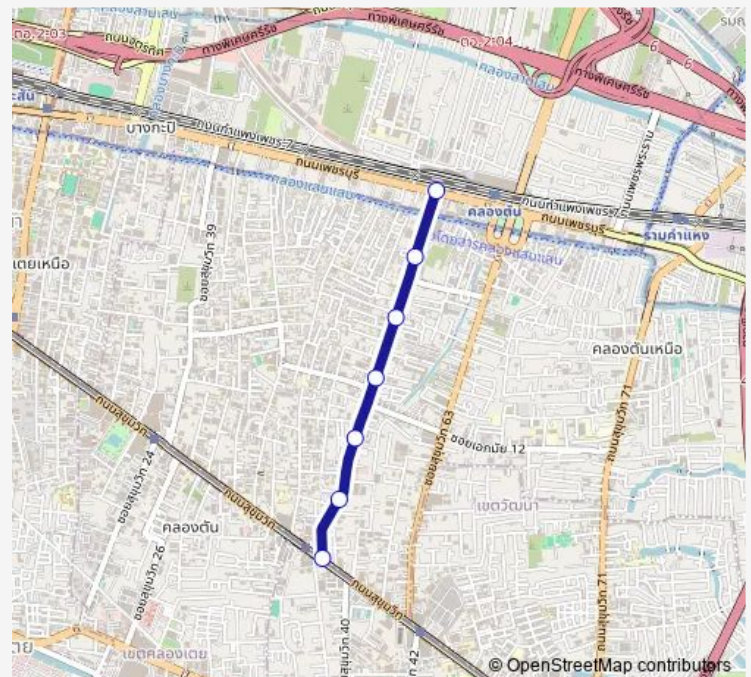

### Direction

จุดขึ้นลง;visual stop — จุดขึ้นลง;visual stop

7 stops

[Open route schedule](#)

จุดขึ้นลง;visual stop

จุดขึ้นลง;visual stop

จุดขึ้นลง;visual stop

จุดขึ้นลง;visual stop

จุดขึ้นลง;visual stop

จุดขึ้นลง;visual stop

จุดขึ้นลง;visual stop

### Route schedule

จุดขึ้นลง;visual stop — จุดขึ้นลง;visual stop

Monday 00:00

Tuesday 00:00

Wednesday 00:00

Thursday 00:00

Friday 00:00

Saturday 00:00

### Route info

Direction: จุดขึ้นลง;visual stop

Stops: 7

Trip Duration: 0 hour 21 min

1019 — สุขุมวิท - ปลายซอยทองหล่อ; Sukhumvit - Thong Lo

BusMaps

1019 Bus time schedules and route maps are available in an offline PDF at [busmaps.com](https://busmaps.com). Use the [busmaps.com](https://busmaps.com) website to see live bus times, train schedule or subway schedule, and step-by-step directions for all public transit in Watthana