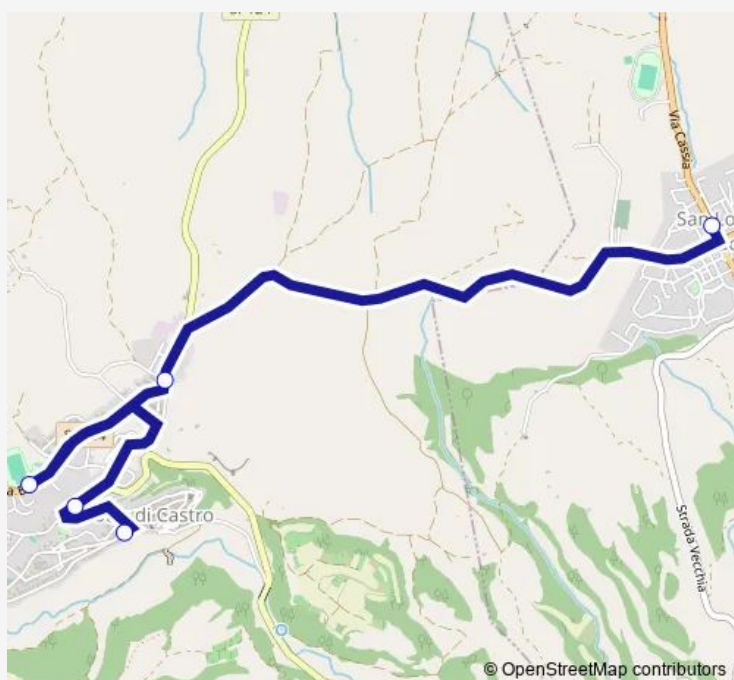

**Direction**GROTTE | Piazza Cavour # f927 — S.LORENZO NUOVO  
| via Acquapendente # f908

5 stops

[Open route schedule](#)

GROTTE | Piazza Cavour # f927

GROTTE | Via Roma Via Moro # f928

GROTTE | Via Bardiniana Via Civita # f936

GROTTE | Via Bardiniana Via Roma # f931

S.LORENZO NUOVO | via Acquapendente # f908

## Route schedule

GROTTE | Piazza Cavour # f927 — S.LORENZO NUOVO  
| via Acquapendente # f908

Monday	09:50
Tuesday	09:50
Wednesday	—
Thursday	09:50
Friday	09:50
Saturday	09:50
Sunday	—

## Route info

Direction: GROTTE | Piazza Cavour # f927

Stops: 5

Trip Duration: 0 hour 10 min

© OpenStreetMap contributors

Bus time schedules and route maps are available in an offline PDF at [busmaps.com](https://busmaps.com). Use the [busmaps.com](https://busmaps.com) website to see live bus times, train schedule or subway schedule, and step-by-step directions for all public transit in Grotte di Castro