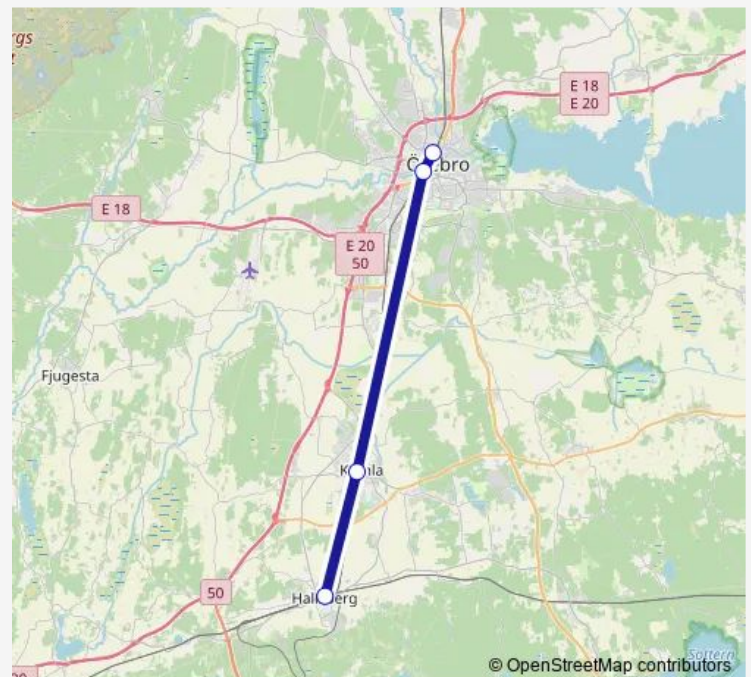

Long Distance Trains 8207

[Go to website](#)

Direction

undefined — undefined

0 stops

[Open route schedule](#)

Route schedule

undefined — undefined

Monday	08:42
Tuesday	08:42
Wednesday	08:42
Thursday	08:42
Friday	08:42
Saturday	—
Sunday	—

Route info

Direction:

Stops: 0

Trip Duration: — min

■ 8207

8207 Long Distance Trains time schedules and route maps are available in an offline PDF at busmaps.com. Use the busmaps.com website to see live bus times, train schedule or subway schedule, and step-by-step directions for all public transit in OErebro