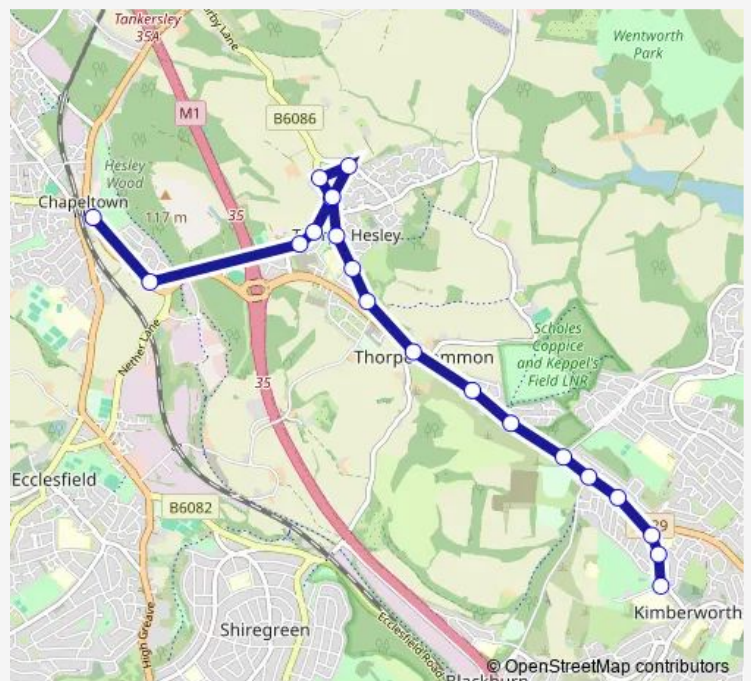

Old Wortley Road/Wortley Road

Old Wortley Road/Fellowsfield Way

Farm View Road/Little Common Lane

Route schedule

Cowley Lane/Falding Street — Farm View Road/Little Common Lane

| | |
|-----------|-------|
| Monday | 07:55 |
| Tuesday | 07:55 |
| Wednesday | 07:55 |
| Thursday | 07:55 |
| Friday | 07:55 |
| Saturday | — |
| Sunday | — |

Route info

Direction: Cowley Lane/Falding Street

Stops: 20

Trip Duration: 0 hour 30 min

■ 635 — Chapeltown - Kimberworth

Direction

Farm View Road/Little Common Lane — Cowley Lane/Falding Street

22 stops

[Open route schedule](#)

Farm View Road/Little Common Lane

Old Wortley Road/Farm View Road

Old Wortley Road/Wortley Road

Upper Wortley Road/Grange View Road

Upper Wortley Road/Droppingwell Road

Upper Wortley Road/Oaks Lane

Saturday —

Sunday —

Route info

Direction: Farm View Road/Little Common Lane

Stops: 22

Trip Duration: 0 hour 25 min

635 Bus time schedules and route maps are available in an offline PDF at busmaps.com. Use the busmaps.com website to see live bus times, train schedule or subway schedule, and step-by-step directions for all public transit in Rotherham