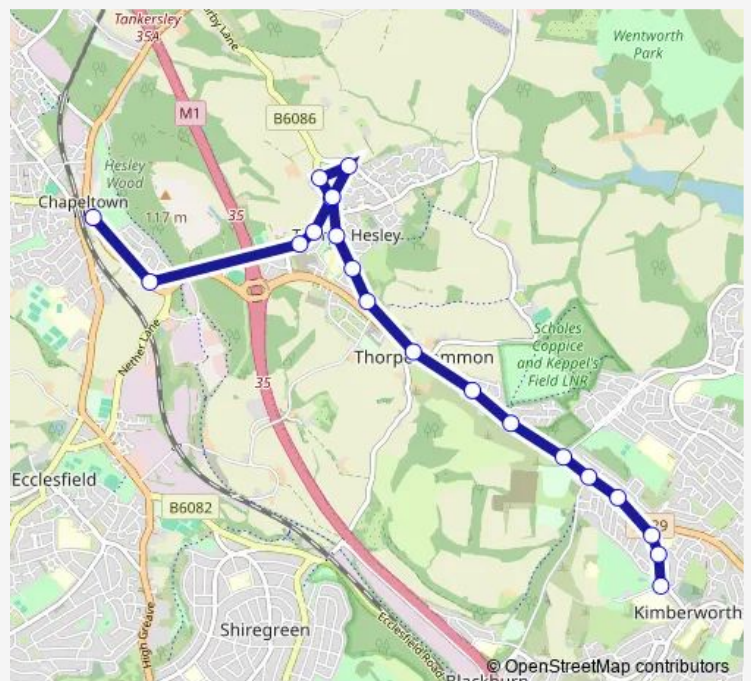

### Route schedule

Cowley Lane/Falding Street — Farm View Road/Little Common Lane

Monday	07:55
Tuesday	07:55
Wednesday	07:55
Thursday	07:55
Friday	07:55
Saturday	—
Sunday	—

### Route info

Direction: Cowley Lane/Falding Street

Stops: 20

Trip Duration: 0 hour 30 min

635 — Chapeltown - Kimberworth

## Direction

Farm View Road/Little Common Lane — Cowley Lane/Falding Street

22 stops

[Open route schedule](#)

Farm View Road/Little Common Lane

Old Wortley Road/Farm View Road

Old Wortley Road/Wortley Road

Upper Wortley Road/Grange View Road

## Route schedule

Farm View Road/Little Common Lane — Cowley Lane/Falding Street

Monday 15:00

Tuesday 15:00

Wednesday 15:00

Thursday 15:00

Friday 15:00

Saturday —