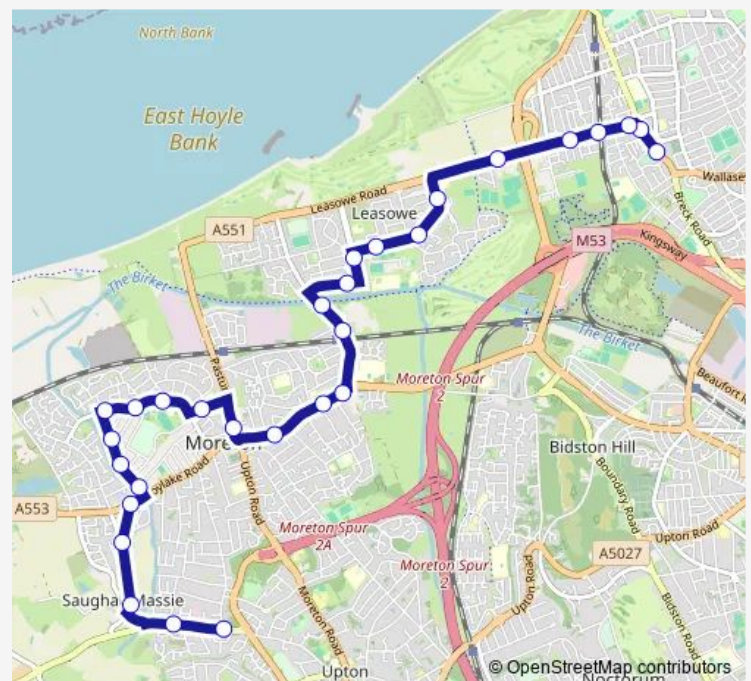

Thursday 15:40

Friday 15:40

Saturday —

Sunday —

Route info

Direction: School Lane

Stops: 29

Trip Duration: 0 hour 30 min

Brookside Crescent

Direction

Fox Hey Road — Brookside Crescent

29 stops

[Open route schedule](#)

Fox Hey Road

Buckingham Road

School Lane

Chadwick Street — Grasmere Drive

35 stops

[Open route schedule](#)

Chadwick Street

Rosslyn Drive

Borrowdale Road

Cobham Road

Ely Avenue

Wednesday 07:48

Thursday 07:48

Friday 07:48

Saturday —

Sunday —

Route info

Direction: Chadwick Street

Stops: 35