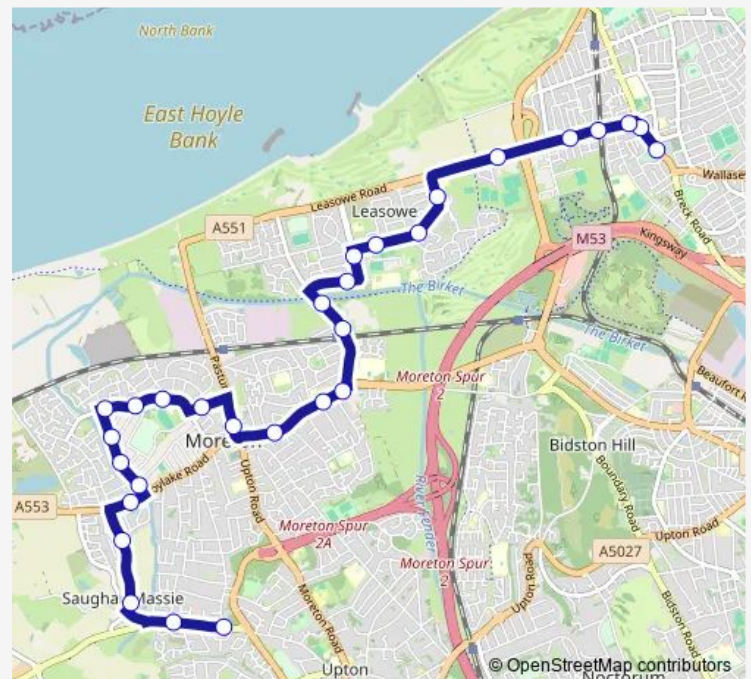

Thursday 15:40

Friday 15:40

Saturday —

Sunday —

Route info

Direction: School Lane

Stops: 29

Trip Duration: 0 hour 30 min

Brookside Crescent

Direction

Fox Hey Road — Brookside Crescent

29 stops

[Open route schedule](#)

Fox Hey Road

Buckingham Road

School Lane

Chadwick Street — Grasmere Drive

35 stops

[Open route schedule](#)

Chadwick Street

Rosslyn Drive

Borrowdale Road

Cobham Road

Ely Avenue

Wednesday 07:48

Thursday 07:48

Friday 07:48

Saturday —

Sunday —

Route info

Direction: Chadwick Street

Stops: 35