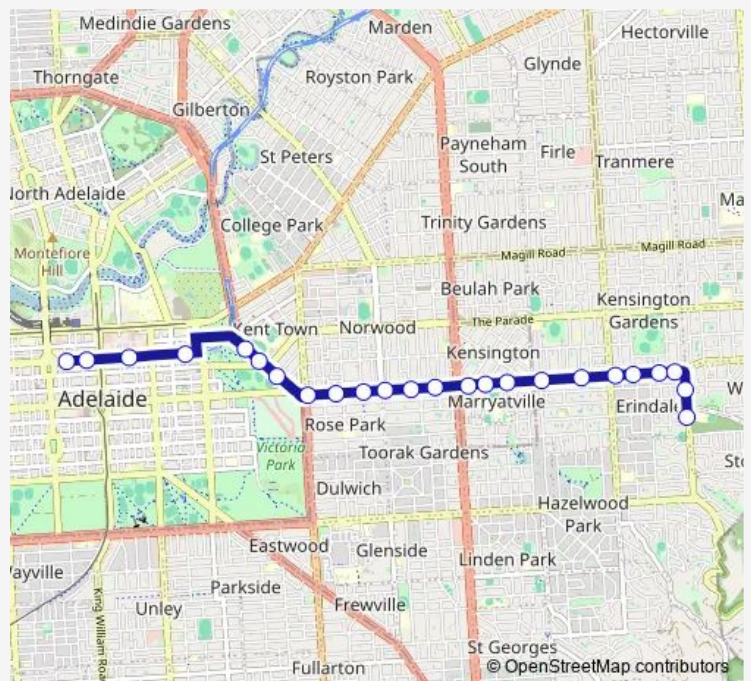

Stop 2 Kensington Rd - South side

Stop 1 Kensington Rd - South side

Stop V1 Dequetteville Tce - West side

Stop W1 Dequetteville Tce - South West side

Stop X1 Dequetteville Tce - South West side

Stop R1 Grenfell St - South side

Route schedule

Stop 17 Hallett Rd - West side — Stop W1 Currie St - South side

Monday 15:45

Tuesday 15:45

Wednesday 15:45

Thursday 15:45

Friday 15:45

Saturday —

Sunday —

Route info

Direction: Stop 17 Hallett Rd - West side

Stops: 24

Trip Duration: 0 hour 24 min

635 — St Peter's Girls' School to City

Stop T2 Grenfell St - South side

Stop V3 Currie St - South side