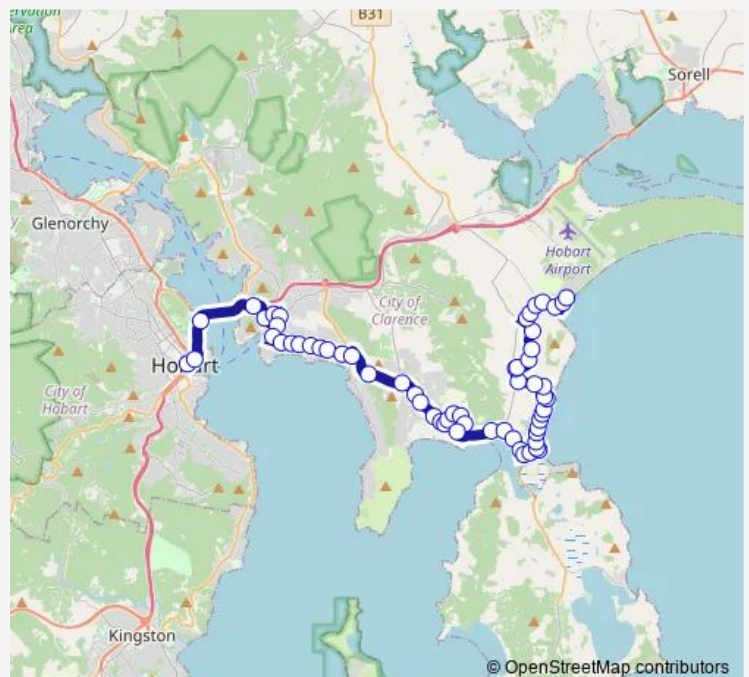

Saturday —

Sunday 08:36-18:36

Route info

Direction: No.20 Surf Rd

Stops: 60

Trip Duration: 0 hour 44 min

Stop 90, No.109 Bangalee St

Stop 89, No.83 Bangalee St

Stop 88, No.55 Bangalee St

Stop 87, No.29 Bangalee St

Stop 86, opp.No.24 Bangalee St

Stop 89, No.11a Bangalee St

Stop 84, No.78 North Terrace

Stop 83, No.79 South Terrace

Stop 82, No.33 South Terrace

Stop 81, South Terrace cnr South Arm Rd

Stop 3, Tasman Highway near Sports Centre

Stop 1, Liverpool St outside Menzies Centre

(Set Down Only) Collins St opp. Elizabeth St Mall

Direction

Hobart City Interchange Stop A3 — No.20 Surf Rd

60 stops

[Open route schedule](#)

No.137 Seven Mile Beach Rd

No.75 Seven Mile Beach Rd

No.17 Seven Mile Beach Rd

No.2a Lewis Ave

No.20 Surf Rd

635 Bus time schedules and route maps are available in an offline PDF at busmaps.com. Use the busmaps.com website to see live bus times, train schedule or subway schedule, and step-by-step directions for all public transit in Hobart