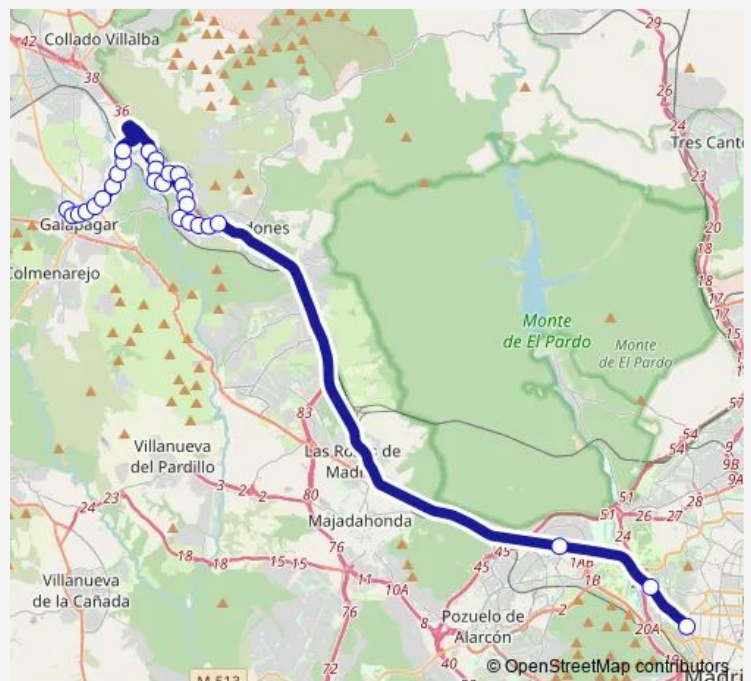

Route schedule

Jesusa Lara-Parque Pradogrande — Guadarrama-Centro Cultural

Monday	07:30-18:30
Tuesday	07:30-18:30
Wednesday	07:30-18:30
Thursday	07:30-18:30
Friday	07:30-18:30
Saturday	07:30-18:30
Sunday	07:30-18:30

Route info

Direction: Jesusa Lara-Parque Pradogrande

Stops: 23

Trip Duration: 0 hour 23 min

635 — Madrid (Moncloa)-Torrelodones (Colonia)-LA Navata-Galapagar

Escuelas-Mercado

Guadarrama-Ayuntamiento

Guadarrama-Centro Cultural

Av.Sicilia-Iglesia

Av.Bohemia-Fuentes Claras

Ctra.La Navata-Urb.Los Olmos

Ctra.La Navata-Est.Galapagar LA Navata

Ctra.La Navata-Ermita LA Navata

Ctra.La Navata-Sol

Ctra.La Navata-Urb.Carranza

Ctra.La Navata-Centro DE Salud

Wednesday 06:05-21:05

Thursday 06:05-21:05

Friday 06:05-21:05

Saturday 06:05-21:05

Sunday 06:05-21:05

Route info

Direction: Intercambiador Moncloa

Stops: 24