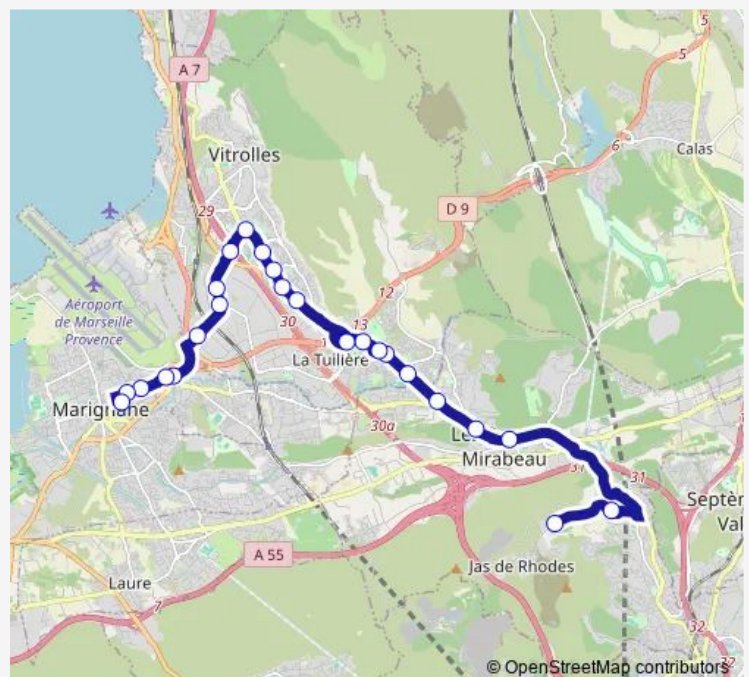

Saturday —

Sunday —

Route info

Direction: Erea Louis Aragon

Stops: 24

Trip Duration: 0 hour 37 min

635 — Vitrolles - Erea Louis Aragon

Le Gabian

Galagovière

Parc Camoin Quai 1

Direction

Parc Camoin Quai 1 — Erea Louis Aragon

26 stops

[Open route schedule](#)

Parc Camoin Quai 1

Le Gabian