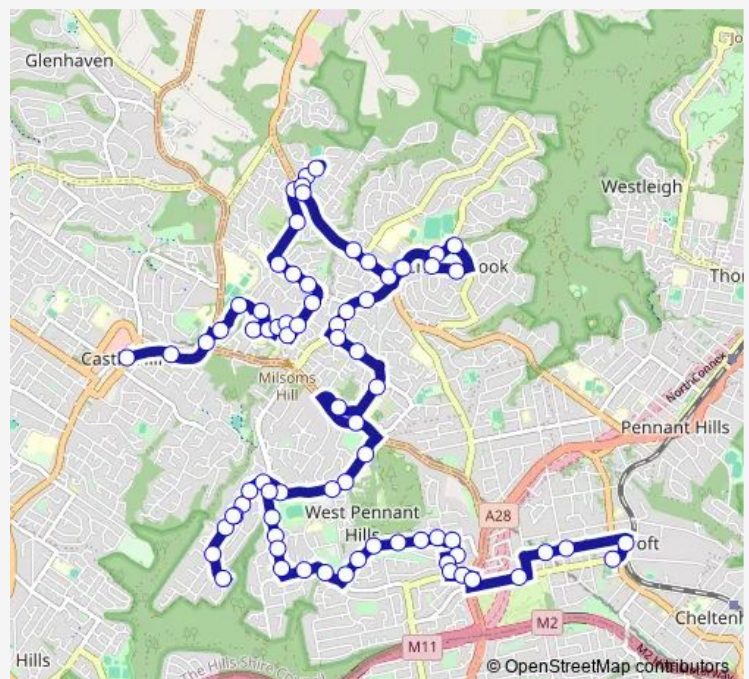

David Rd Before Westminster Dr

David Rd Opp Baydon St

David Rd At New Line Rd

James Henty Dr After New Line Rd

James Henty Dr At Hickory Pl

James Henty Dr Before New Line Rd

Route schedule

Castle Hill Station, Old Northern Rd, Stand A — Beecroft Public School, Copeland Rd

Monday 05:40-21:35

Tuesday 05:40-21:35

Wednesday 05:40-21:35

Thursday 05:40-21:35

Friday 05:40-21:35

Saturday 06:05-21:05

Sunday 07:05-20:05

Route info

Direction: Castle Hill Station, Old Northern Rd, Stand A

Stops: 75

Trip Duration: 1 hour 9 min

635 — Beecroft to Castle Hill via West Pennant Hills

New Line Rd After James Henty Dr

New Line Rd Before Purchase Rd

New Line Rd After Purchase Rd

New Line Rd Before Shepherds Dr

Shepherds Dr At Lemongrass Pl

Cherrybrook Shops, Shepherds Dr

Macquarie Dr After Shepherds Dr

Kenburn Av Before Glentrees Pl

Kenburn Av At Tallowwood Av