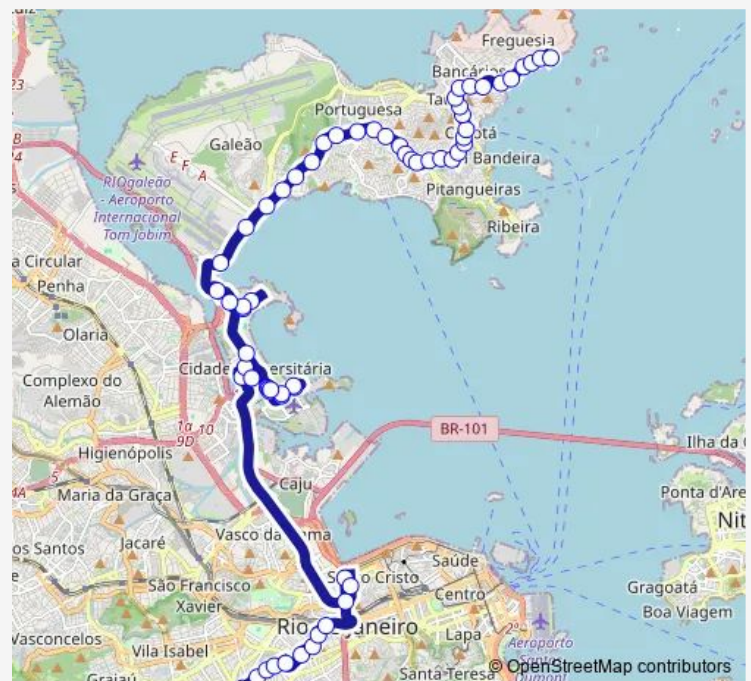

Wednesday 05:55-11:50

Thursday 05:55-11:50

Friday 05:55-11:50

Saturday —

Sunday —

Route info

Direction: Ponto Final: Bananal : Linhas para Tijuca

Stops: 69

Trip Duration: 1 hour 36 min

635 — Bananal - Saens Peña

Ericeira

Copenhagen

37ª Delegacia Policial

Acaituba

Eneida de Moraes

Maestro Paulo e Silva