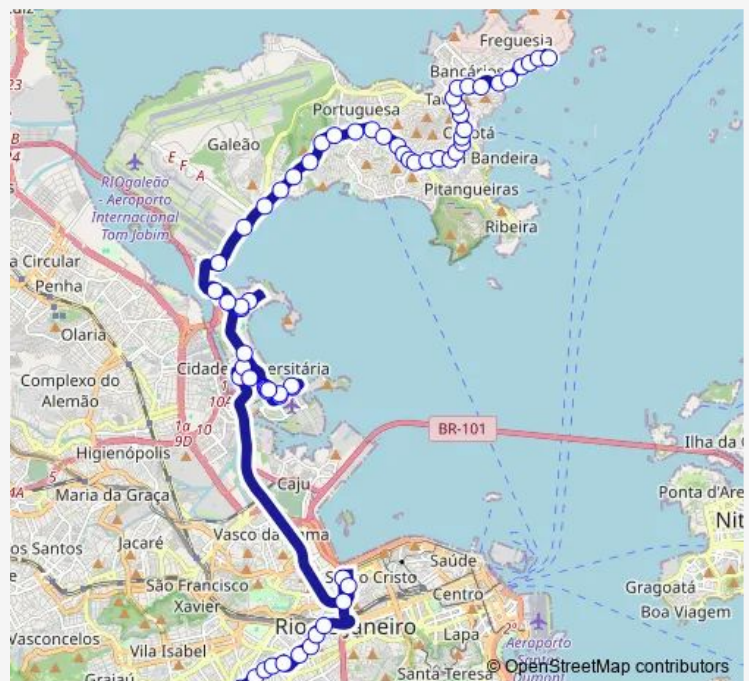

### Route schedule

Ponto Final: Bananal : Linhas para Tijuca — Ponto Final: Saens Peña : Praça Aldir Blanc

Monday	05:55-11:50
Tuesday	05:55-11:50
Wednesday	05:55-11:50
Thursday	05:55-11:50
Friday	05:55-11:50
Saturday	—
Sunday	—

### Route info

Direction: Ponto Final: Bananal : Linhas para Tijuca

Stops: 69

Trip Duration: 1 hour 36 min

635 — Bananal - Saens Peña

Ericeira

Copenhagen

37ª Delegacia Policial