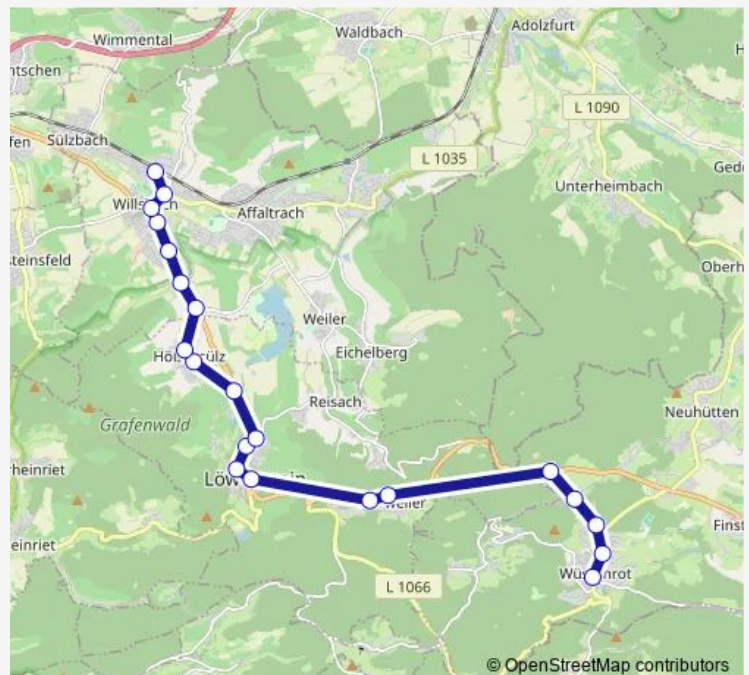

### Direction

Löwenstein Post — Willsbach

12 stops

[Open route schedule](#)

Löwenstein Post

Löwenstein Teusserbad

Löwenstein Seemühle

Hößlinsülz Wiesenweg

### Route schedule

Löwenstein Post — Willsbach

Monday 06:50

Tuesday 06:50

Wednesday 06:50

Thursday 06:50

Friday 06:50

Saturday —

### Route info

Direction: Löwenstein Post

Stops: 12

Trip Duration: 0 hour 16 min

635