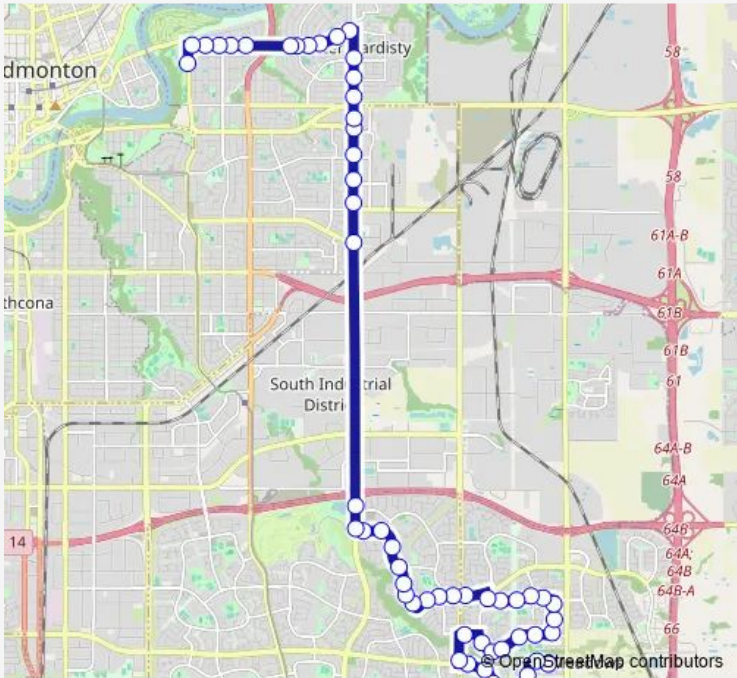

Bus 635 McNally - Silver Berry

[Go to website](#)

Direction
 84 Street & 105 Avenue — 20 Street & Silver Berry Road
 56 stops
[Open route schedule](#)

- 84 Street & 105 Avenue
- 79 Street & 101 Avenue
- 77 Street & 101 Avenue
- 75 Street & 101 Avenue
- 73 Street & 101 Avenue
- 71 Street & 101 Avenue
- 67 Street & 101 Avenue
- 63 Street & 101 Avenue
- 57 Street & 101 Avenue
- 50 Street & 101 Avenue
- 50 Street & 98 Avenue
- 50 Street & 98 Avenue
- 50 Street & 94B Avenue
- 50 Street & 93 Avenue
- 50 Street & 92 Avenue
- 50 Street & 90 Avenue
- 50 Street & Whitemud Drive
- 49 Street & 44 Avenue
- Jackson Road & 44 Avenue
- 44 Street & 43 Avenue
- 44 Street & 41 Avenue

Route schedule
 84 Street & 105 Avenue — 20 Street & Silver Berry Road

Monday	15:13-15:16
Tuesday	15:13-15:16
Wednesday	15:13-15:16
Thursday	15:13-15:16
Friday	15:13-15:16
Saturday	—
Sunday	—

Route info
 Direction: 84 Street & 105 Avenue
 Stops: 56
 Trip Duration: 0 hour 54 min

30 Street & 37A Avenue

28 Street & 37A Avenue

24 Street & 37A Avenue

23 Street & 37A Avenue

23 Street & 37A Avenue

21 Street & 37A Avenue

19 Street & 37 Avenue

19 Street & 35A Avenue

Thursday 07:43-07:46

Friday 09:13-09:16

Saturday —

Sunday —

Route info

Direction: 21 Street & Silver Berry Road

Stops: 61

Trip Duration: 0 hour 53 min