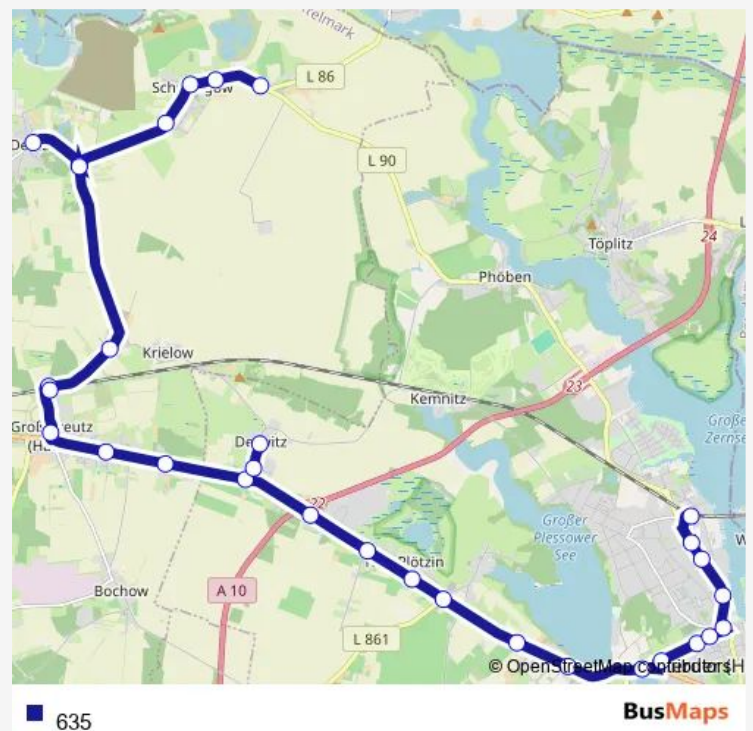

### Route schedule

Schmergow, Ketziner Siedlung — Werder (Havel), Bahnhof

Monday 05:08-16:08

Tuesday 05:08-16:08

Wednesday 05:08-16:08

Thursday 05:08-18:08

Friday 05:08-16:08

Saturday —

### Route info

Direction: Schmergow, Ketziner Siedlung

Stops: 31

Trip Duration: 0 hour 48 min

Glindow, Dr.-Wolff-Str.

Werder (Havel), Glindower Eck

Werder (Havel), Lietzes Weg

Werder (Havel), Brandenburger Str.