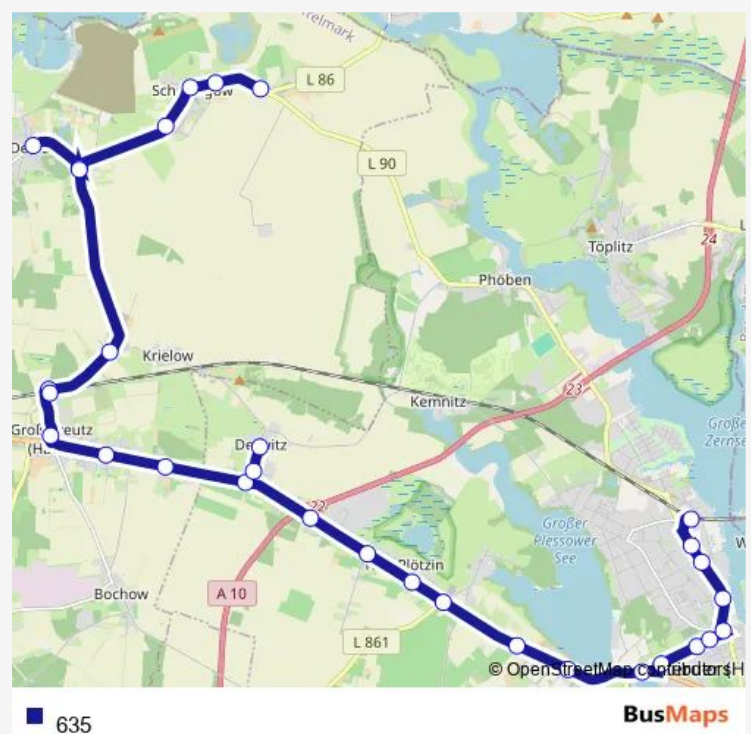

### Route schedule

Schmergow, Ketziner Siedlung — Werder (Havel), Bahnhof

Monday 05:08-16:08

Tuesday 05:08-16:08

Wednesday 05:08-16:08

Thursday 05:08-18:08

Friday 05:08-16:08

Saturday —

### Route info

Direction: Schmergow, Ketziner Siedlung

Stops: 31

Trip Duration: 0 hour 48 min

Glindow, Dr.-Wolff-Str.

Werder (Havel), Glindower Eck

Werder (Havel), Lietzes Weg

Werder (Havel), Brandenburger Str.