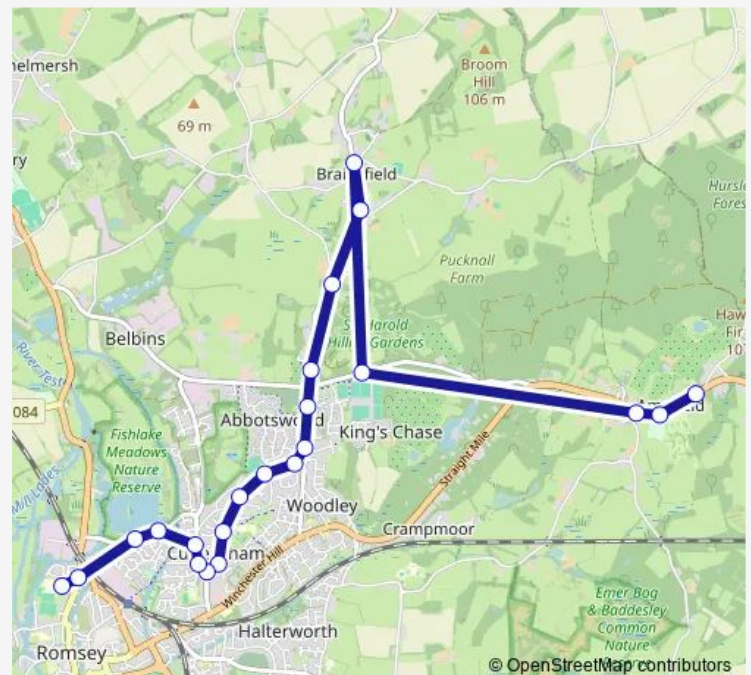

Robert Whitworth Drive

Rowse Close Path

Priestlands

Route schedule

Green Pond Lane — The Romsey School

Monday 08:14

Tuesday 08:14

Wednesday 08:14

Thursday 08:14

Friday 08:14

Saturday —

Sunday —

Route info

Direction: Green Pond Lane

Stops: 22

Trip Duration: 0 hour 26 min

635 — Romsey School - Ampfield

Direction

The Romsey School — Green Pond Lane

21 stops

[Open route schedule](#)

The Romsey School

Priestlands

Rowse Close Path

Robert Whitworth Drive

Homefield

Mercer Way

Ashley Meadows

Carisbrooke Court

Brook Way

Cavendish Close

Woodley Close