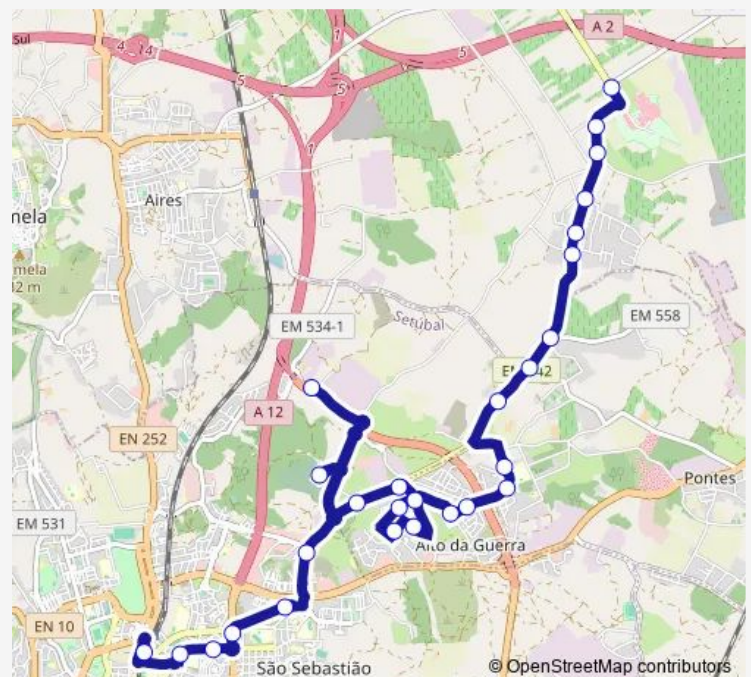

Monday 07:50-18:20

Tuesday 07:50-18:20

Wednesday 07:50-18:20

Thursday 07:50-18:20

Friday 07:50-18:20

Saturday 11:00

Sunday 11:00

Route info

Direction: Algeruz (M542 Posto Combustivel)

Stops: 28

Trip Duration: 0 hour 40 min

4543 — Algeruz - Setúbal (ITS) via Poçoilos

Cemitério Algeruz

Estr Algeruz (Bombeiros)

Setúbal (AV Alentejo 6)

Setúbal (AV Alentejo) X (4 Caminhos)