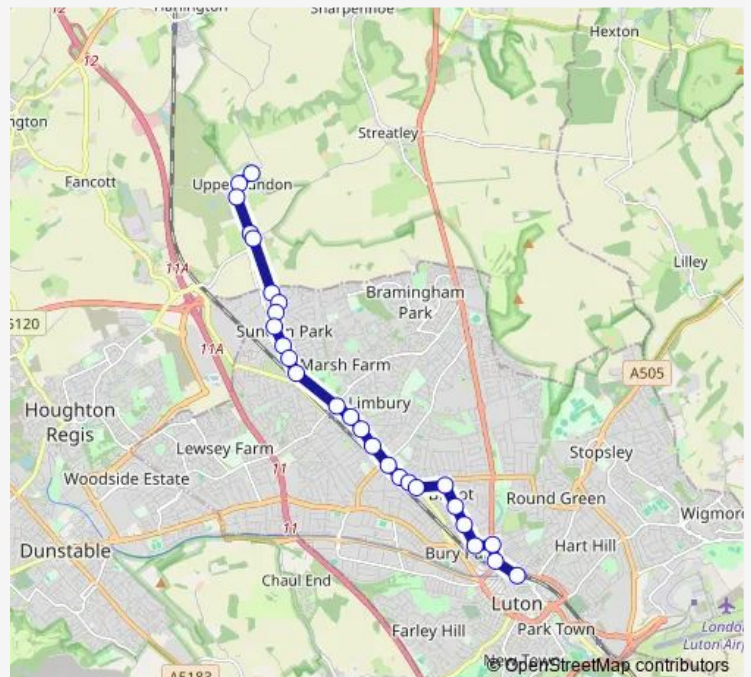

Archway Road

Hewlett Road

Leagrave Railway Station

Leagrave Common

Selina Close

Hill Rise

Wellfield Avenue

Mendip Way

### Route schedule

Luton Station Interchange — Streatley Road

Monday 09:30-18:05

Tuesday 09:30-18:05

Wednesday 09:30-18:05

Thursday 09:30-18:05

Friday 09:30-18:05

Saturday 08:30-16:30

### Route info

Direction: Luton Station Interchange

Stops: 26

Trip Duration: 0 hour 40 min

■ 23A — Luton - Sundon Park - Upper Sundon

St Mary's Church

Church Road

Hills View

## Route info

Direction: Streatley Road

Stops: 27

Trip Duration: 0 hour 35 min

Moor Park

Luton Station Interchange

23A Bus time schedules and route maps are available in an offline PDF at [busmaps.com](https://busmaps.com). Use the [busmaps.com](https://busmaps.com) website to see live bus times, train schedule or subway schedule, and step-by-step directions for all public transit in Luton