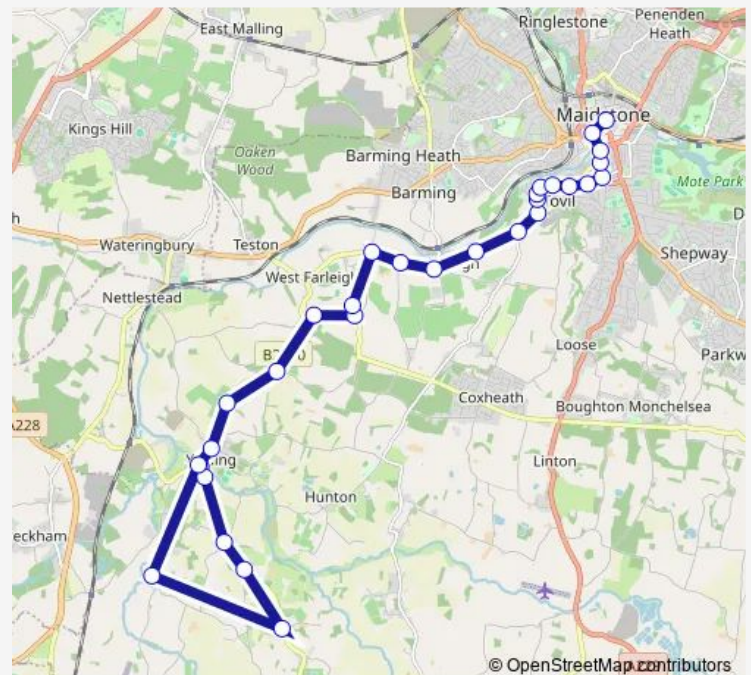

Thursday 10:40-18:20

Friday 10:40-18:25

Saturday 18:25

Sunday —

Route info

Direction: King Street

Stops: 27

Trip Duration: 0 hour 38 min

■ 23A — Maidstone - Tovil - Laddingford

The George

Lyngs Close

Emmett Hill Lane

The Woolpack

Jarmons Lane

The Chequers

Direction

Launder Way

Beaconsfield Road

Courtenay Road

Brenchley Road

Route schedule

The George — King Street

Monday 07:19-17:09

Tuesday 07:19-17:09

Wednesday 09:20-16:35

Thursday 09:20-16:35

Friday 07:19-17:09

Saturday 07:19-17:09

Sunday —

Route info

Direction: The George

Stops: 30