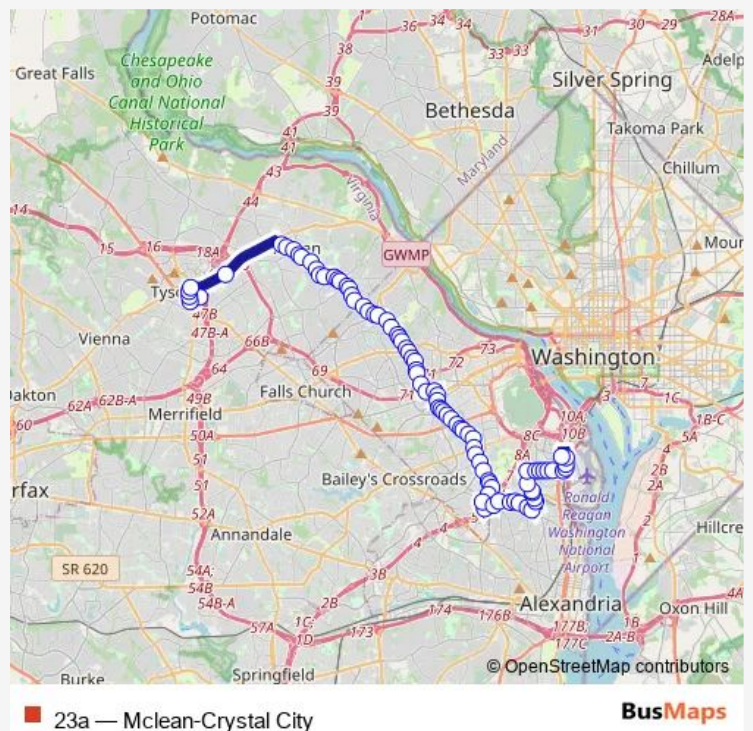

Old Dominion Dr+#6325

Old Dominion Dr+#6315

Old Dominion Dr+Chesterbrook Ctr

Old Dominion Dr+Dominion Crest Ln

Old Dominion Dr+Park Rd

**Route schedule**

Tysons Corner Ctr+Parking Terrace C (Stop 1) — Crystal City+Bay B

Monday 05:45-00:23<sup>+1</sup>

Tuesday 21:20-00:23<sup>+1</sup>

Wednesday 21:20-00:23<sup>+1</sup>

Thursday 05:45-00:23<sup>+1</sup>

Friday 21:20-00:23<sup>+1</sup>

Saturday 05:45-23:51

Sunday 05:45-23:51

**Route info**

Direction: Tysons Corner Ctr+Parking Terrace C (Stop 1)

Stops: 85

Trip Duration: 1 hour 5 min

Old Dominion Dr+Valleywood Rd

Old Dominion Dr+N Edison St

Old Dominion Dr+George Mason Dr

Old Dominion Dr+Williamsburg Bl

Old Dominion Dr+Little Falls Rd

Old Dominion Dr+Rock Spring Rd

Old Dominion Dr+29 St N

N Glebe+26 St N

N Glebe Rd+25 St N

N Glebe Rd+24 St N

N Glebe Rd+Langston Bl

N Glebe Rd+21 St N