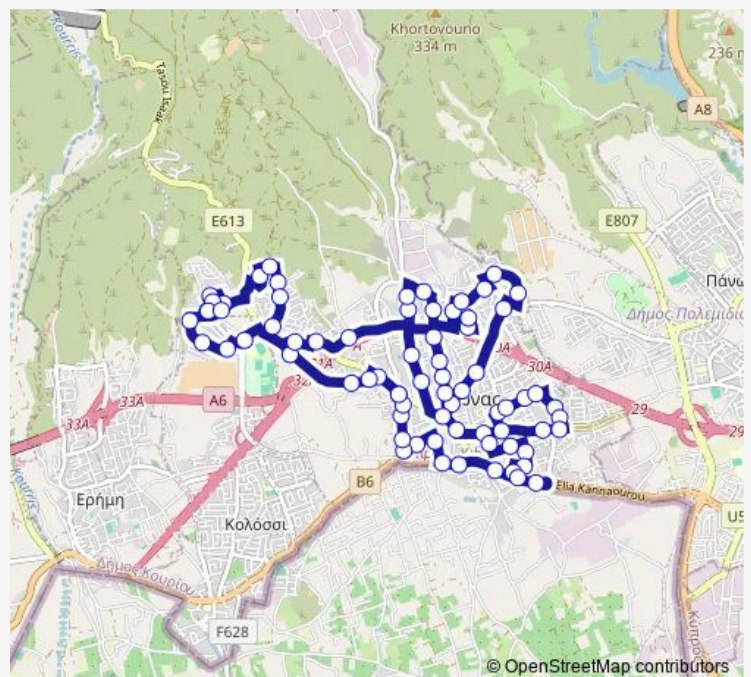

Dimitri Liperti - Dionysiou Solomou

Dionysiou Solomou - Konstantinou Kavafi

Dionysiou Solomou - Andrea Vlami

Ypsonas Elementary School 2

Lofou - Ermou

Route schedule

Archiep. Makariou C´ - Akropoleos 1 — Archiep. Makariou C´ - Akropoleos 1

Monday	—
Tuesday	—
Wednesday	14:10-20:50
Thursday	—
Friday	14:10-20:50
Saturday	—
Sunday	—

Route info

Direction: Archiep. Makariou C´ - Akropoleos 1

Stops: 73

Trip Duration: 0 hour 59 min

23A — Ypsonas Municipality Circular Green