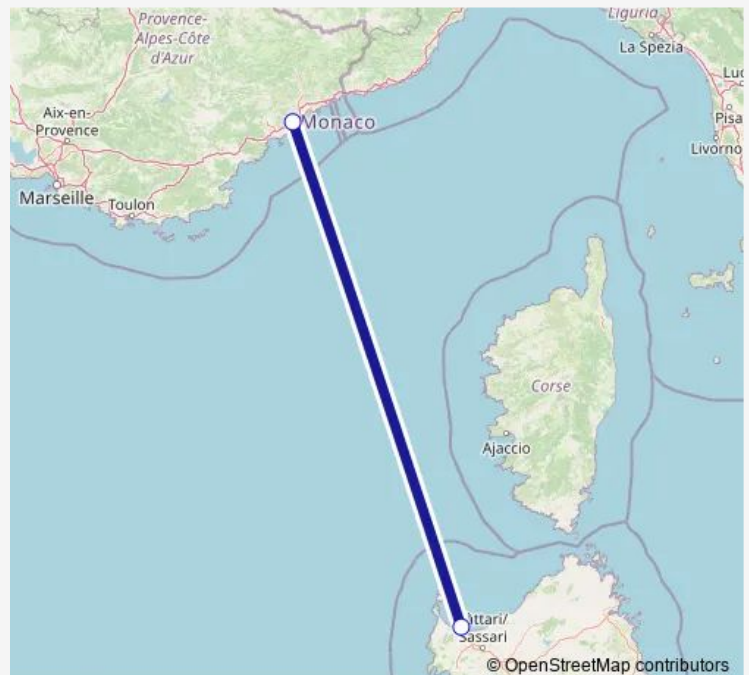

# Ferry Itpto-Frnce Porto Torres - Nizza

[Go to website](#)**Direction**

Porto di Porto Torres — Porto di Nice

2 stops

[Open route schedule](#)

Porto di Porto Torres

Porto di Nice

**Route schedule**

Porto di Porto Torres — Porto di Nice

Monday 07:00

Tuesday 20:00

Wednesday 19:00-21:00

Thursday 18:00-21:00

Friday —

Saturday 06:30-07:00

Sunday —

**Route info**

Direction: Porto di Porto Torres

Stops: 2

Trip Duration: 9 hour 0 min

■ Itpto-Frnce — Porto Torres - Nizza

Itpto-Frnce Ferry time schedules and route maps are available in an offline PDF at [busmaps.com](https://busmaps.com). Use the [busmaps.com](https://busmaps.com) website to see live bus times, train schedule or subway schedule, and step-by-step directions for all public transit in Porto Torres