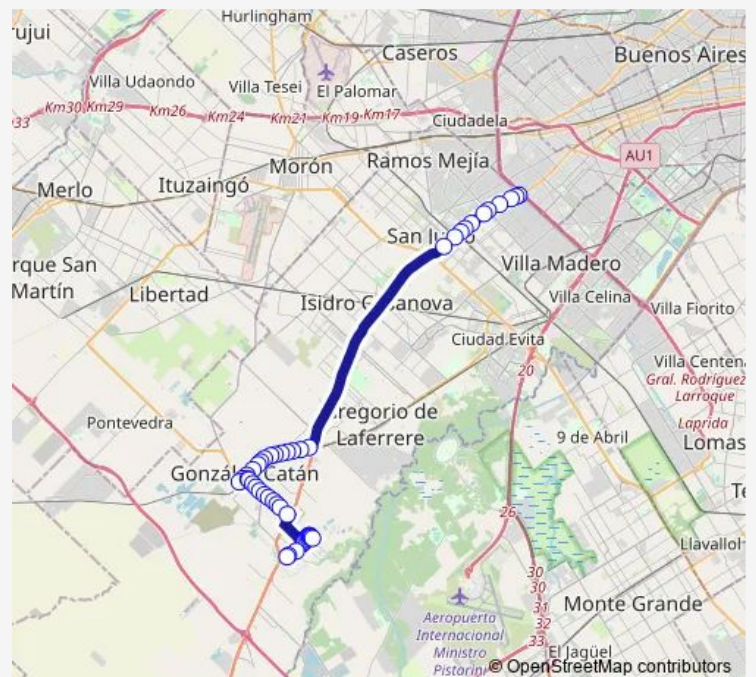

Senguel 7079-7099

Senguel 7261-7299

Senguel 7427

Coronel Conde 4202-4300

Route schedule

Brigadier General Juan Manuel DE Rosas 49-99 — Areco 1551-1599

Monday 05:00-23:40

Tuesday 05:00-23:40

Wednesday 05:00-23:40

Thursday 05:00-23:40

Friday 05:00-23:40

Saturday 05:00-23:40

Sunday 05:00-23:40

Route info

Direction: Brigadier General Juan Manuel DE Rosas 49-99

Stops: 48

Trip Duration: 1 hour 38 min

620R7 — Jmlmtz620

José María Moreno 273

José María Moreno 501-599

José María Moreno 721

José María Moreno 901-999

Doctor Enrique Simón Pérez 4429

Doctor Enrique Simón Pérez 4441-4499