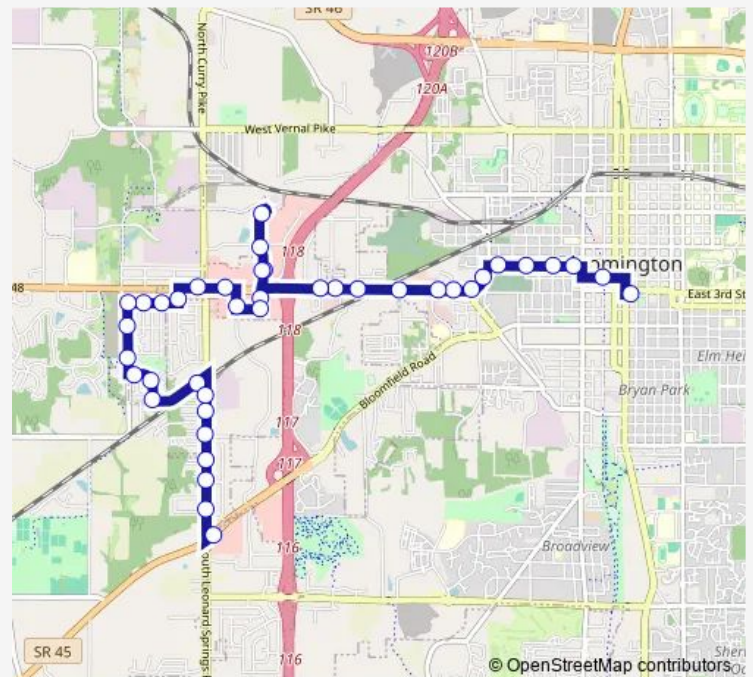

Kirkwood Ave & Elm St

Kirkwood Ave & Maple St

Kirkwood Ave & Jackson St Ib

Route schedule

SR 45 @ Wal-Mart — Transit Center

Monday 15:02-17:32

Tuesday 15:02-17:32

Wednesday 15:02-17:32

Thursday 15:02-17:32

Friday 15:02-17:32

Saturday —

Sunday —

Route info

Direction: SR 45 @ Wal-Mart

Stops: 24

Trip Duration: 0 hour 29 min

3W — 3 West Highland Village / Curry Pike

Kirkwood Ave @ B-Line Trail Ib

College & 3rd

Transit Center

Direction

Transit Center — SR 45 @ Wal-Mart

40 stops

[Open route schedule](#)

Friday 06:02-20:32

Saturday 07:32-18:32

Sunday 08:32-16:32

Route info

Direction: SR 45 @ Wal-Mart

Stops: 36

Trip Duration: 0 hour 29 min

3rd St and Opportunity Lane