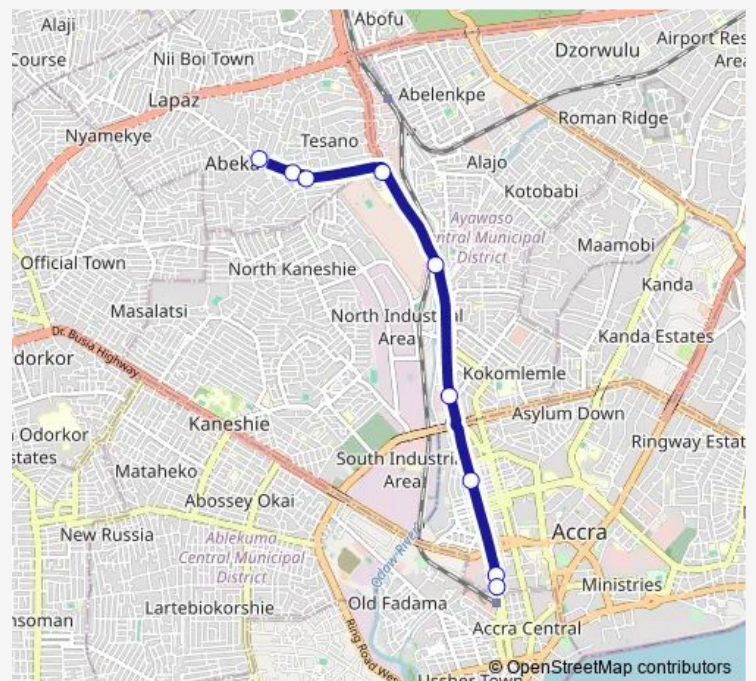

Bus 020A Null

[Go to website](#)

Direction

Terminal Abeka Market station — Accra Utc

9 stops

[Open route schedule](#)

Terminal Abeka Market station

Because

Total 011

Abeka Junction

Alajo

Circle Bus Stop

Market 156

Kingsway

Accra Utc

Route schedule

Terminal Abeka Market station — Accra Utc

Monday 13:19

Tuesday 13:19

Wednesday 13:19

Thursday 13:19

Friday 13:19

Saturday 13:19

Sunday 13:19

Route info

Direction: Terminal Abeka Market station

Stops: 9

Trip Duration: 0 hour 23 min

020A — Null

020A Bus time schedules and route maps are available in an offline PDF at busmaps.com. Use the busmaps.com website to see live bus times, train schedule or subway schedule, and step-by-step directions for all public transit in Accra