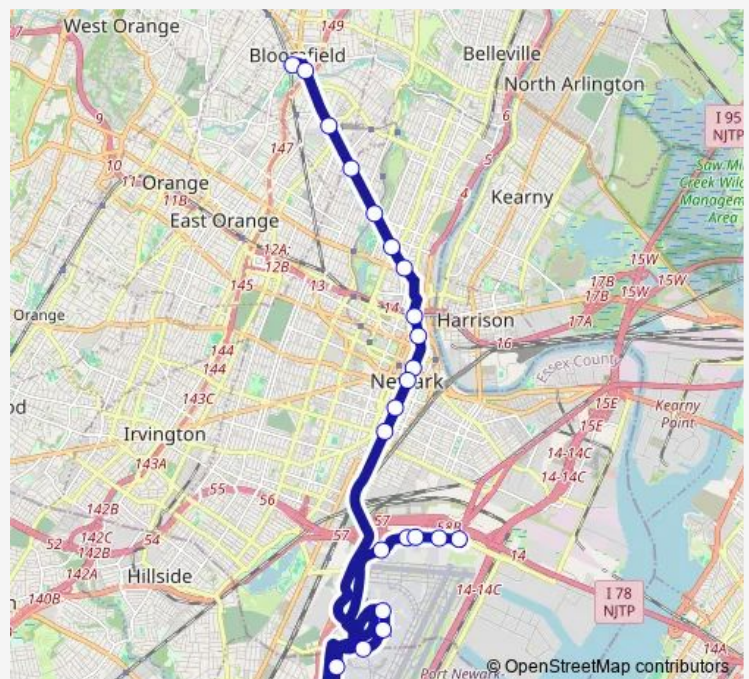

### Route schedule

North Area - Brewster Road — Conger ST AT Glenwood Ave

Monday 04:30-02:25<sup>+1</sup>

Tuesday 04:30-02:05<sup>+1</sup>

Wednesday 04:30-02:05<sup>+1</sup>

Thursday 04:30-02:05<sup>+1</sup>

### Route info

Direction: North Area - Brewster Road

Stops: 21

Trip Duration: 0 hour 47 min

**Direction**

Conger ST AT Glenwood Ave — North Area - Brewster Road

22 stops

[Open route schedule](#)

**Route info**

Direction: Conger ST AT Glenwood Ave

Stops: 22

Trip Duration: 0 hour 43 min

Go28 Bus time schedules and route maps are available in an offline PDF at [busmaps.com](https://busmaps.com). Use the [busmaps.com](https://busmaps.com) website to see live bus times, train schedule or subway schedule, and step-by-step directions for all public transit in Newark