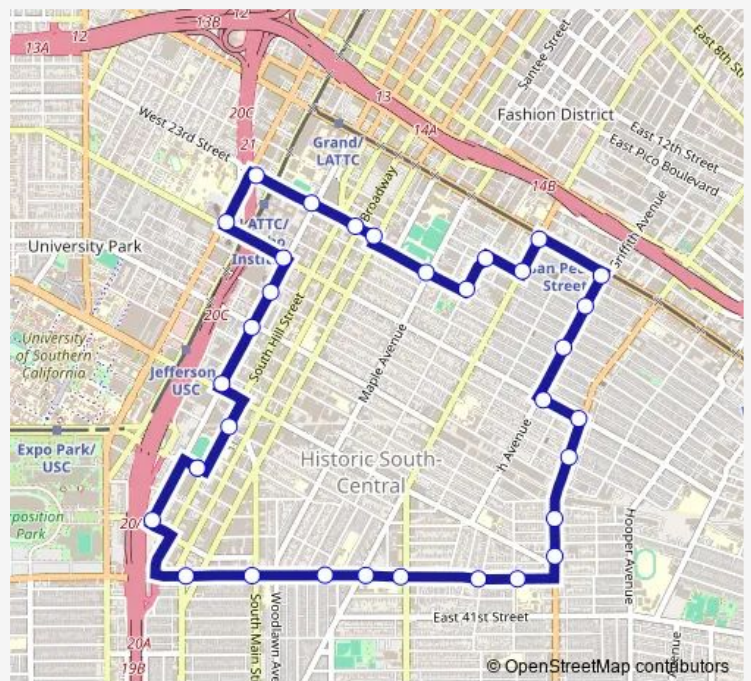

Grand & Jefferson Blvd.

Grand & 30th St.

Grand & 28th St.

Adams & Grand Ave.

Figueroa & Adams Blvd.

23rd & Figueroa St.

23rd & Grand Ave.

23rd & Broadway

23rd & Main St.

23rd & Maple Ave.

Trinity & 23rd St.

Trinity & 21st St.

San Pedro & 21st St.

San Pedro & Washington Blvd.

Griffith & Washington Blvd.

Griffith & 21st St.

Griffith & 23rd St.

Adams & Griffith Ave.

Adams & Central Ave.

Route schedule

37th St. & Grand (Eastbound) — 37th St. & Grand (Eastbound)

Monday	06:00-19:00
Tuesday	06:00-19:00
Wednesday	06:00-19:00
Thursday	06:00-19:00
Friday	06:00-19:00
Saturday	09:00-18:00
Sunday	09:00-18:00

Route info

Direction: 37th St. & Grand (Eastbound)

Stops: 33

Trip Duration: 0 hour 50 min

King East Clockwise — Dash King East Clockwise

Central & 28th St.

Central & 33rd St.

Central & Jefferson Blvd.