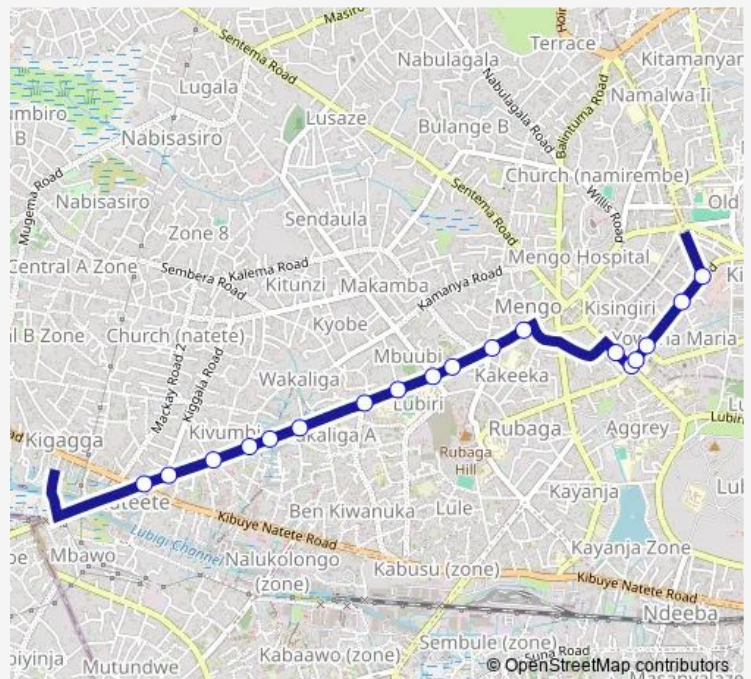

Lyna Daycare And Nursery School

Kobil Mengo

Chief Magistrate's Court (Mengo)

Kabaka Roundabout

Super Oil (Rubaga Rd)

Hotel Sojvalo - Oryx Station (Rubaga Rd)

Olympus Fuel Station

Rubaga Rd - Hoima Rd Jct

Route schedule

Nateete Market — Rubaga Rd - Hoima Rd Jct

Monday 06:30-19:00

Tuesday 06:30-19:00

Wednesday 06:30-19:00

Thursday 06:30-19:00

Friday 06:30-19:00

Saturday 06:30-19:00

Sunday 06:30-19:00

Route info

Direction: Nateete Market

Stops: 18

Trip Duration: 0 hour 27 min

KA108 — Bakuli Stage-Nateete Taxi Park

KA108 Bus time schedules and route maps are available in an offline PDF at busmaps.com. Use the busmaps.com website to see live bus times, train schedule or subway schedule, and step-by-step directions for all public transit in Kampala