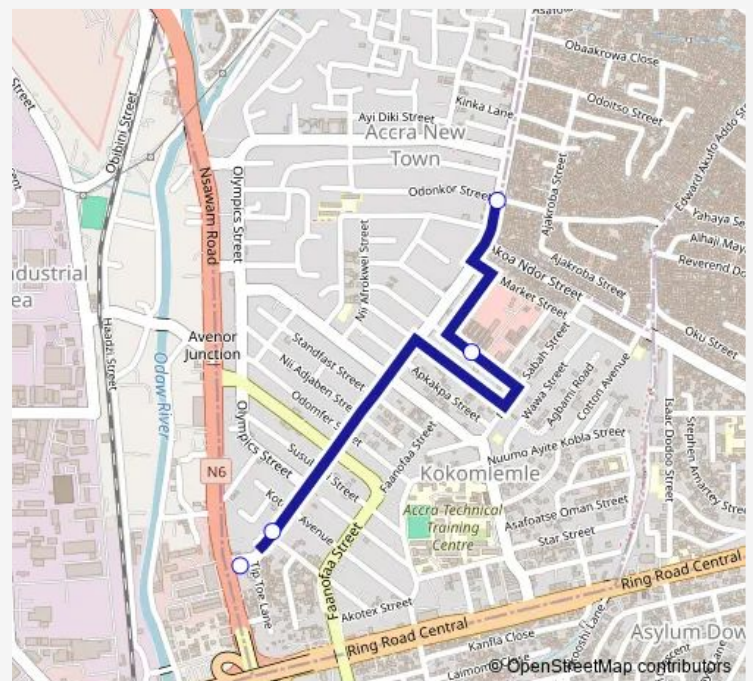

Bus 201B New Town Timber Market to Circle Opps. Vodafone

[Go to website](#)

Direction

Terminal New Town Timber Market — Terminal Circle Opps. Vodafone

4 stops

[Open route schedule](#)

Terminal New Town Timber Market

Nima Junction

Odor Rise 201

Terminal Circle Opps. Vodafone

Route schedule

Terminal New Town Timber Market — Terminal Circle Opps. Vodafone

Monday	12:01
Tuesday	12:01
Wednesday	12:01
Thursday	12:01
Friday	12:01
Saturday	12:01
Sunday	12:01

Route info

Direction: Terminal New Town Timber Market

Stops: 4

Trip Duration: 0 hour 14 min

201B Bus time schedules and route maps are available in an offline PDF at busmaps.com. Use the busmaps.com website to see live bus times, train schedule or subway schedule, and step-by-step directions for all public transit in Accra