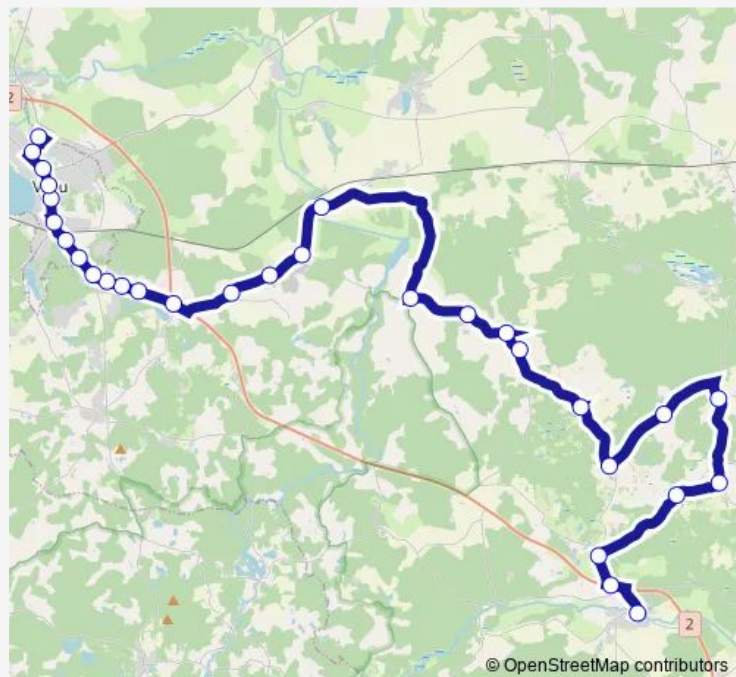

Valgjärve

Route schedule

Vastseliina — Võru bussijaam

Monday	—
Tuesday	16:30
Wednesday	—
Thursday	16:30
Friday	—
Saturday	—
Sunday	—

Route info

Direction: Vastseliina

Stops: 30

Trip Duration: 0 hour 55 min