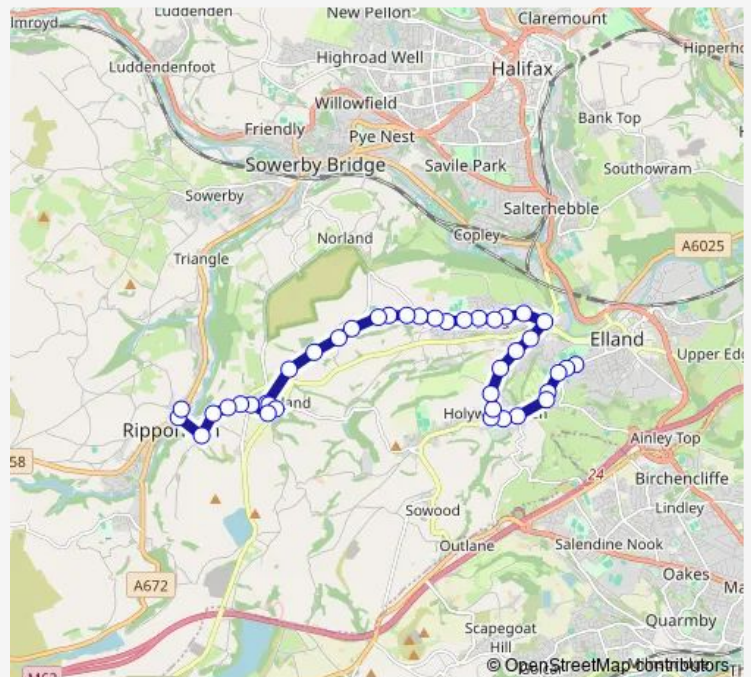

### Direction

Victoria Road — Halifax Rd Royd Lane

40 stops

[Open route schedule](#)

Victoria Road

Victoria Road Brooksbank School

Victoria Road Blackley Rd

Hammerstone Leach Lane Golf Crse

### Route schedule

Victoria Road — Halifax Rd Royd Lane

Monday 14:40

Tuesday 14:40

Wednesday 14:40

Thursday 14:40

Friday 14:40

Saturday —

### Route info

Direction: Victoria Road

Stops: 40

Trip Duration: 0 hour 31 min

■ S41 — Barkisland - Brooksbank College

Rochdale Rd Turbury Lane

Rochdale Road

Rochdale Rd Dog Lane

## Route info

Direction: Halifax Rd Royd Lane

Stops: 30

Trip Duration: 0 hour 36 min

Long Wall

Wainwright Hall

Jepson Lane

Victoria Rd Victoria Crescent