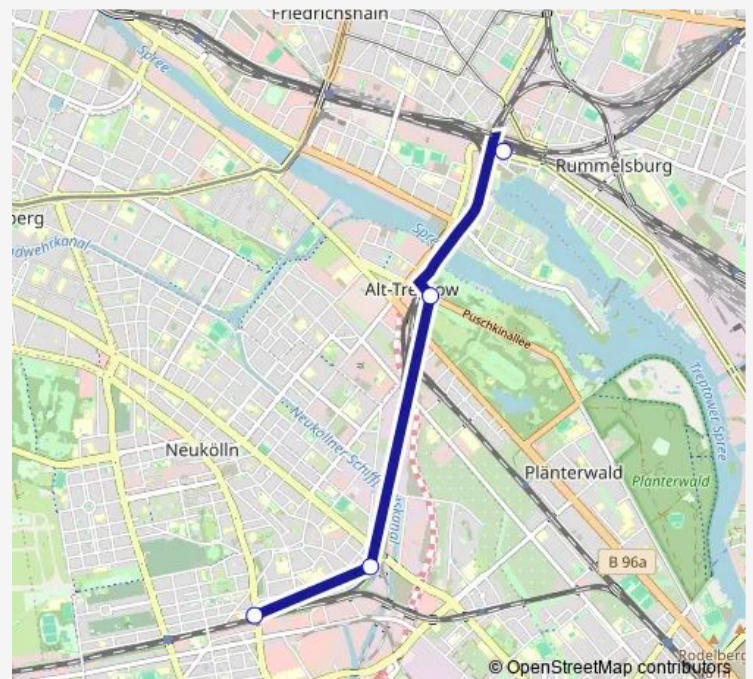

Bus S41

[Go to website](#)

Direction

S Ostkreuz Bhf (Berlin) — S+U Neukölln (Berlin)

4 stops

[Open route schedule](#)

S Ostkreuz Bhf (Berlin)

S Treptower Park (Berlin)

S Sonnenallee/Saalestr. (Berlin)

S+U Neukölln (Berlin)

Route schedule

S Ostkreuz Bhf (Berlin) — S+U Neukölln (Berlin)

| | |
|-----------|---------------------------|
| Monday | — |
| Tuesday | — |
| Wednesday | 21:57-01:37 ⁺¹ |
| Thursday | — |
| Friday | — |
| Saturday | — |
| Sunday | — |

Route info

Direction: S Ostkreuz Bhf (Berlin)

Stops: 4

Trip Duration: 0 hour 13 min

■ S41

S41 Bus time schedules and route maps are available in an offline PDF at busmaps.com. Use the busmaps.com website to see live bus times, train schedule or subway schedule, and step-by-step directions for all public transit in Berlin