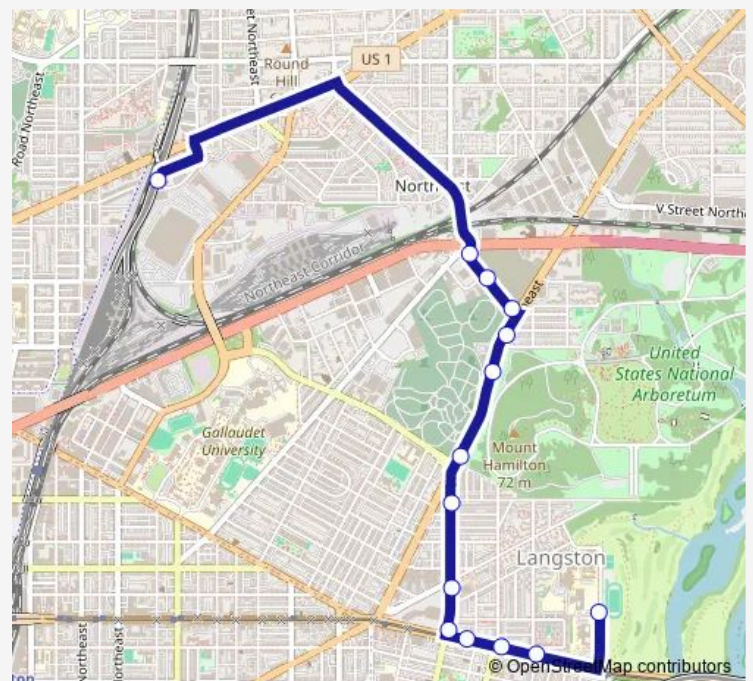

26 St Ne+Phelps Hs

Route schedule

Rhode Island Ave-Brentwood+Bay B — 26 St Ne+Phelps Hs

Monday 08:06

Tuesday 08:06

Wednesday 08:06

Thursday 08:06

Friday 08:06

Saturday —

Sunday —

Route info

Direction: Rhode Island Ave-Brentwood+Bay B

Stops: 18

Trip Duration: 0 hour 19 min

S41 — Rhode Island AV-Carver Terr

Direction

26 St Ne+Phelps Hs — Rhode Island Ave-Brentwood+Bay B

14 stops

[Open route schedule](#)

26 St Ne+Phelps Hs

Benning Rd Ne+21 St Ne

Benning Rd Ne+19 St Ne

Benning Rd Ne+18 St Ne

17 St Ne+Benning Rd Ne

Rhode Island Ave-Brentwood+Bay B

Route schedule

26 St Ne+Phelps Hs — Rhode Island Ave-Brentwood+Bay B

Monday 15:40

Tuesday 15:40

Wednesday 15:40

Thursday 15:40

Friday 15:40