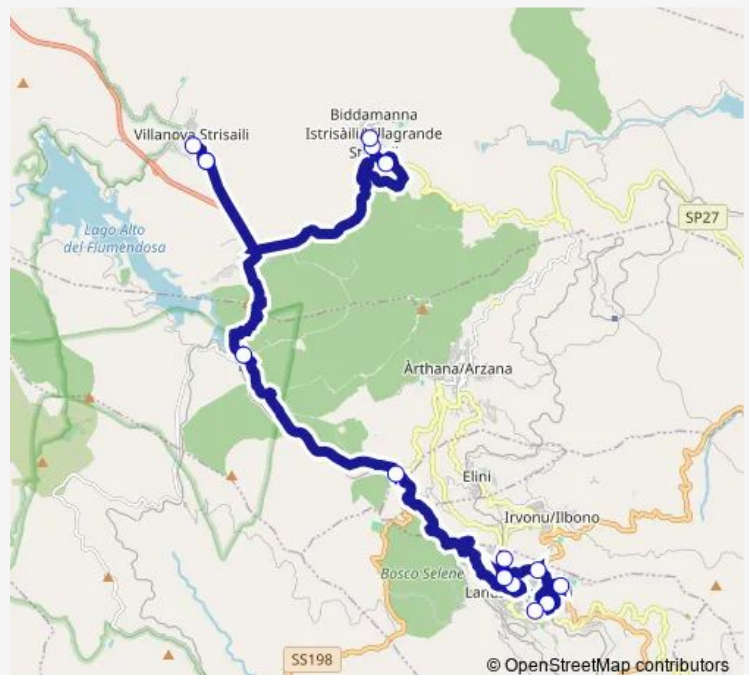

Thursday 07:35

Friday 07:35

Saturday 07:35

Sunday —

Route info

Direction: Villagrande S. Piazza Martiri

Stops: 15

Trip Duration: 0 hour 51 min

Direction

Lanusei Stazione — Villagrande S. Piazza Martiri

16 stops

[Open route schedule](#)

Lanusei Stazione

Lanusei Piazza Mameli

Lanusei Vv.Ff.- Inps

Lanusei Istituto D'Arte

Wednesday 07:10-19:38

Thursday 07:10-19:38

Friday 07:10-19:38

Saturday 07:10-19:38

Sunday —

Route info

Direction: Lanusei Stazione

Stops: 16

Monday 06:59

Tuesday 06:59

Wednesday 06:59

Thursday 06:59

Friday 06:59

Saturday 06:59

Sunday —

Route info