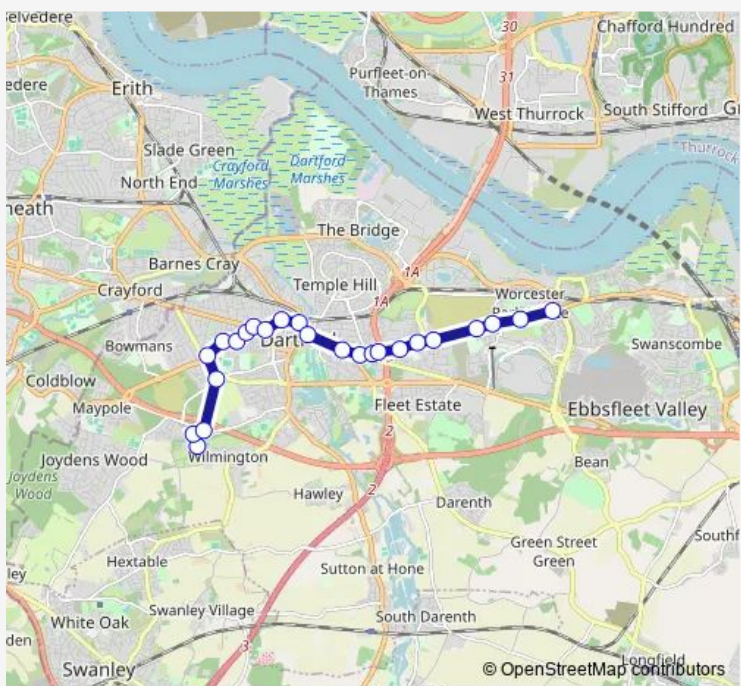

Bus DW1 Dartford - Wilmington

[Go to website](#)

Direction
 Wilmington Grammar School for Boys — Waterstone Park
 24 stops
[Open route schedule](#)

- Wilmington Grammar School for Boys
- Wilmington Grammar School for Girls
- Parsons Lane
- Dartford Motors
- Havelock Road South
- Somerset Road
- Dartford Girls' Grammar School
- Dartford Boys' Grammar School
- West Hill
- Priory Hill
- Pizza Hut
- Home Gardens
- Hanau Bridge
- Livingstone Hospital
- Park Road
- The Brent
- Brentfield Road
- Milestone Road
- The Brent School
- The Welsh Tavern
- Elm Road

Route schedule
 Wilmington Grammar School for Boys — Waterstone Park

Monday	15:36
Tuesday	15:36
Wednesday	14:36
Thursday	15:36
Friday	15:36
Saturday	—
Sunday	—

Route info
 Direction: Wilmington Grammar School for Boys
 Stops: 24
 Trip Duration: 0 hour 42 min

DW1 — Dartford - Wilmington **BusMaps**

The Bull

Winston Close

Waterstone Park

Direction

Home Gardens — Wilmington Grammar School for Girls

22 stops

[Open route schedule](#)

Monday 07:40

Tuesday 07:40

Wednesday 07:40

Thursday 07:40

Friday 07:40

Saturday —

Sunday —

Route info