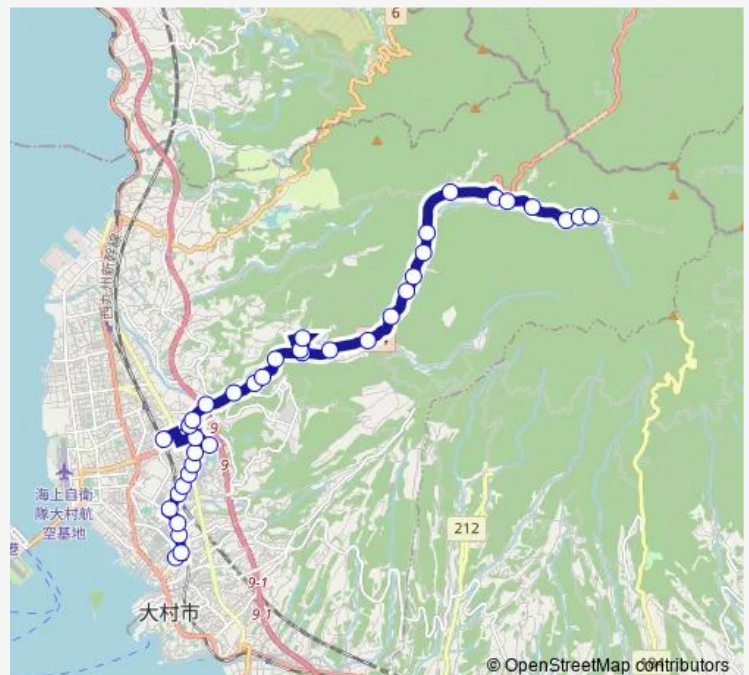

Thursday —

Friday —

Saturday 14:35-18:35

Sunday 16:35

Route info

Direction: 大村ターミナル1番のりば

Stops: 37

Trip Duration: 0 hour 46 min