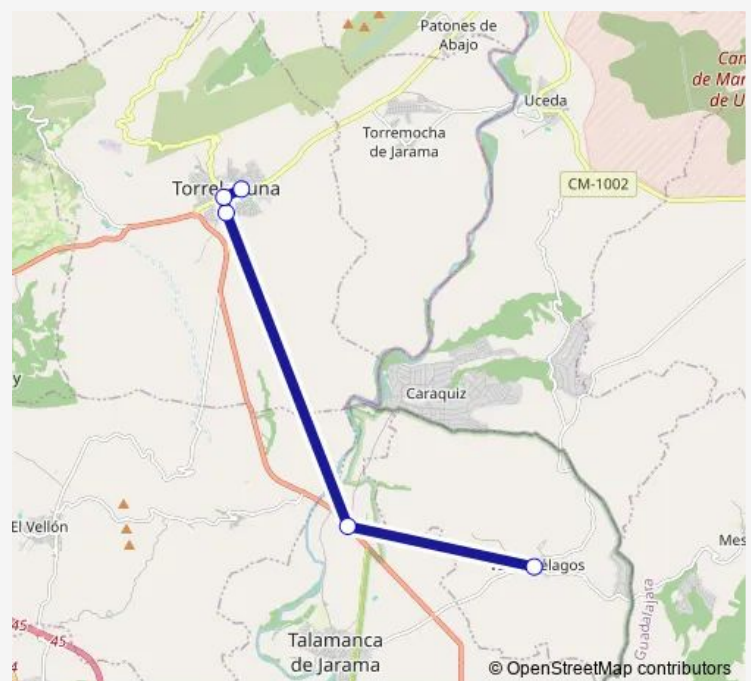

Malacuera-Juzgado

Torrelaguna - C/ Malacuera 1

Torrelaguna

Route schedule

Valdepielagos — Torrelaguna

Monday	16:00
Tuesday	16:00
Wednesday	16:00
Thursday	16:00
Friday	16:00
Saturday	14:30-22:15
Sunday	14:30-22:15

Route info

Direction: Valdepielagos

Stops: 5

Trip Duration: 0 hour 15 min

■ ALSA - 197e — 197e Torrelaguna-Valdepielagos-Talamanca

Direction

Torrelaguna — Talamanca De Jarama

5 stops

Route info

Direction: Talamanca De Jarama

Stops: 7

Trip Duration: 0 hour 30 min

Direction

Torrelaguna — Valdepielagos

4 stops

[Open route schedule](#)

Route info

Direction: Torrelaguna

Stops: 4

Trip Duration: 0 hour 30 min

ALSA - 197e Bus time schedules and route maps are available in an offline PDF at busmaps.com. Use the busmaps.com website to see live bus times, train schedule or subway schedule, and step-by-step directions for all public transit in Talamanca de Jarama